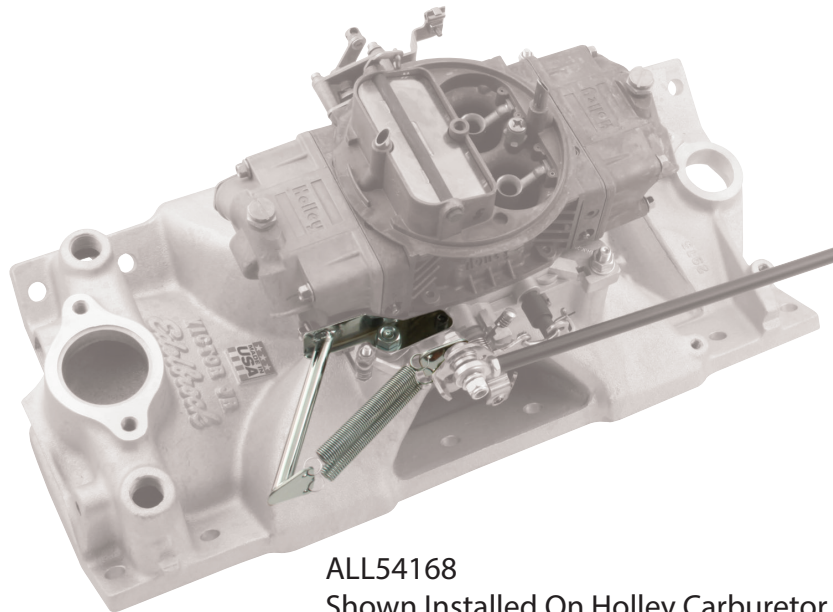

Part No. **ALL54168**

## Carb Mount Return Spring Kit

Kit includes chrome plated Steel bracket, springs, bushings and hardware to fit a variety of applications.

ALL54168  
Shown Installed On Holley Carburetor

**Allstar Performance 8300 Lane Dr., Watervliet, MI 49098**  
**Phone: (269) 463-8000 Fax: (800) 772-2618 [www.allstarperformance.com](http://www.allstarperformance.com)**