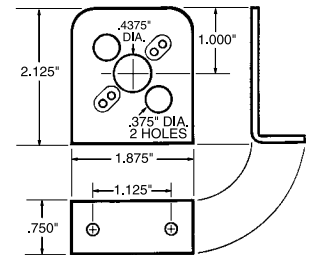

Part No. ALL19340-19396

Quick Turn Fastener Mounting Brackets

	10-Pack Part No.	50-Pack Part No.
For 1" Springs (.0625" Thick)		
Weld-On	ALL19340	ALL19342
Weld-On With ALL19300 Spring	ALL19350	ALL19352
Weld-On, Lightweight	ALL19364	ALL19366
For 1" And 1-3/8" Springs (.0625" Thick)		
Weld-On LH	ALL19380	ALL19382
Weld-On RH	ALL19384	ALL19386
Rivet-On LH	ALL19390	ALL19392
Rivet-On RH	ALL19394	ALL19396
Weld-On, Lightweight*	ALL19360	ALL19362

*1-3/8" Spring Only

ALL19340

ALL19364

ALL19360

ALL19380

ALL19384

ALL19390

ALL19394