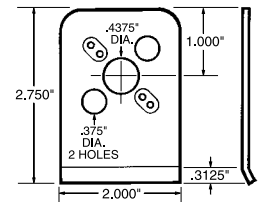

Part No. ALL19340-19396

Quick Turn Fastener Mounting Brackets

	10-Pack Part No.	50-Pack Part No.
For 1" Springs (.0625" Thick)		
Weld-On	ALL19340	ALL19342
Weld-On With ALL19300 Spring	ALL19350	ALL19352
Weld-On, Lightweight	ALL19364	ALL19366
For 1" And 1-3/8" Springs (.0625" Thick)		
Weld-On LH	ALL19380	ALL19382
Weld-On RH	ALL19384	ALL19386
Rivet-On LH	ALL19390	ALL19392
Rivet-On RH	ALL19394	ALL19396
Weld-On, Lightweight*	ALL19360	ALL19362

*1-3/8" Spring Only

ALL19340

ALL19364

ALL19360

ALL19380

ALL19384

ALL19390

ALL19394