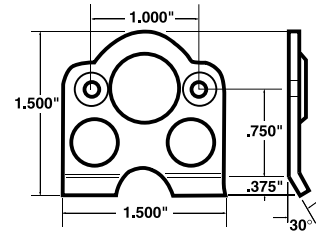

Part No. ALL19340-19396

Quick Turn Fastener Mounting Brackets

	10-Pack Part No.	50-Pack Part No.
For 1" Springs (.0625" Thick)		
Weld-On	ALL19340	ALL19342
Weld-On With ALL19300 Spring	ALL19350	ALL19352
Weld-On, Lightweight	ALL19364	ALL19366
For 1" And 1-3/8" Springs (.0625" Thick)		
Weld-On LH	ALL19380	ALL19382
Weld-On RH	ALL19384	ALL19386
Rivet-On LH	ALL19390	ALL19392
Rivet-On RH	ALL19394	ALL19396
Weld-On, Lightweight*	ALL19360	ALL19362

*1-3/8" Spring Only

ALL19340

ALL19364

ALL19360

ALL19380

ALL19384

ALL19390

ALL19394