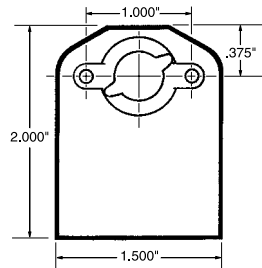

Part No. ALL19340-19396

Quick Turn Fastener Mounting Brackets

	10-Pack Part No.	50-Pack Part No.
For 1" Springs (.0625" Thick)		
Weld-On	ALL19340	ALL19342
Weld-On With ALL19300 Spring	ALL19350	ALL19352
Weld-On, Lightweight	ALL19364	ALL19366
For 1" And 1-3/8" Springs (.0625" Thick)		
Weld-On LH	ALL19380	ALL19382
Weld-On RH	ALL19384	ALL19386
Rivet-On LH	ALL19390	ALL19392
Rivet-On RH	ALL19394	ALL19396
Weld-On, Lightweight*	ALL19360	ALL19362

*1-3/8" Spring Only

ALL19340

ALL19364

ALL19360

ALL19380

ALL19384

ALL19390

ALL19394