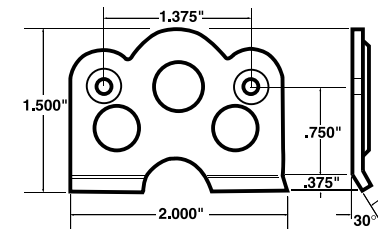

Part No. ALL19340-19396

Quick Turn Fastener Mounting Brackets

	10-Pack Part No.	50-Pack Part No.
For 1" Springs (.0625" Thick)		
Weld-On	ALL19340	ALL19342
Weld-On With ALL19300 Spring	ALL19350	ALL19352
Weld-On, Lightweight	ALL19364	ALL19366
For 1" And 1-3/8" Springs (.0625" Thick)		
Weld-On LH	ALL19380	ALL19382
Weld-On RH	ALL19384	ALL19386
Rivet-On LH	ALL19390	ALL19392
Rivet-On RH	ALL19394	ALL19396
Weld-On, Lightweight*	ALL19360	ALL19362

*1-3/8" Spring Only

ALL19340

ALL19364

ALL19360

ALL19380

ALL19384

ALL19390

ALL19394