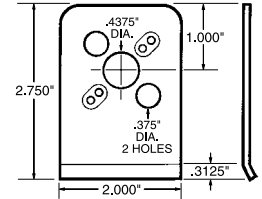

Part No. ALL19340-19396

Quick Turn Fastener Mounting Brackets

	10-Pack Part No.	50-Pack Part No.
For 1" Springs (.0625" Thick)		
Weld-On	ALL19340	ALL19342
Weld-On With ALL19300 Spring	ALL19350	ALL19352
Weld-On, Lightweight	ALL19364	ALL19366
For 1" And 1-3/8" Springs (.0625" Thick)		
Weld-On LH	ALL19380	ALL19382
Weld-On RH	ALL19384	ALL19386
Rivet-On LH	ALL19390	ALL19392
Rivet-On RH	ALL19394	ALL19396
Weld-On, Lightweight*	ALL19360	ALL19362

*1-3/8" Spring Only

ALL19340

ALL19364

ALL19360

ALL19380

ALL19384

ALL19390

ALL19394