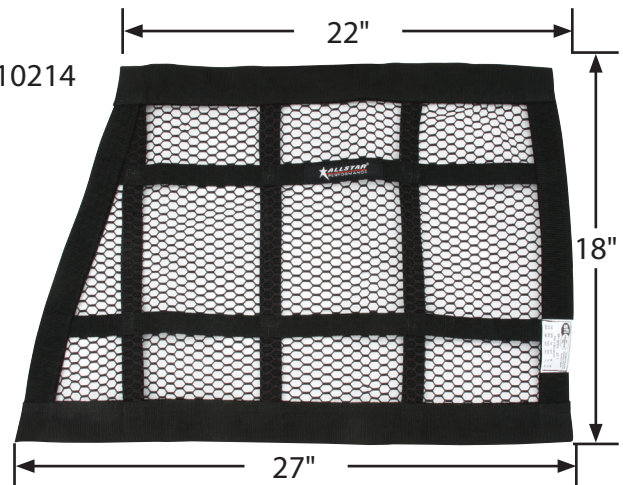

## Mesh Window Nets

Durable, lightweight, black polyester mesh nets increase driver vision and stop smaller debris better than conventional ribbon or string nets. Mesh style net has large built-in sleeves in top and bottom of net to accept most round tube and flat bar window net installation kits. SFI Rated (27.1)

### Non-SFI

Part No.	Description
ALL10294.....	18"H x 18"W
ALL10298.....	18"H x 22"W
ALL10299.....	18"H x 27"W x 22"W (Angled)

ALL10294

### SFI Rated (27.1)

Part No.	Description
ALL10211.....	18"H x 22"W
ALL10214.....	18"H x 27"W X 22"W (Angled)

ALL10298

ALL10299

ALL10211

ALL10214

REV040919