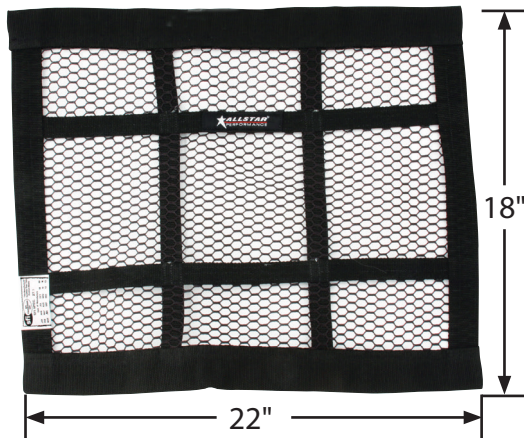

## Mesh Window Nets

Durable, lightweight, black polyester mesh nets increase driver vision and stop smaller debris better than conventional ribbon or string nets. Mesh style net has large built-in sleeves in top and bottom of net to accept most round tube and flat bar window net installation kits. SFI Rated (27.1)

### Non-SFI

Part No.	Description
ALL10294.....	18"H x 18"W
ALL10298.....	18"H x 22"W
ALL10299.....	18"H x 27"W x 22"W (Angled)

ALL10294

### SFI Rated (27.1)

Part No.	Description
ALL10211.....	18"H x 22"W
ALL10214.....	18"H x 27"W X 22"W (Angled)

ALL10298

ALL10299

ALL10211

ALL10214

REV040919