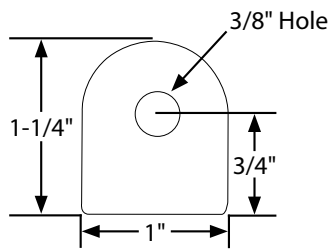

Part No. ALL60029-60030

Brake Line Adapter Mounting Brackets

Secure brake line adapters, bulkhead fittings or use as a mounting tab for a variety of uses.

Part No.	Description
ALL60029.....	Bolt-on with 5/8" Hole 2-Pack, (Use with ALL50100-103 Adapters)
ALL60030.....	Weld-on with 5/8" Hole, 4-Pack (Use with ALL50100-103 Adapters)
ALL60092.....	Weld-on with 9/16" Hole 4-Pack, (Use with ALL50104-105 Adapters)
ALL60091.....	Weld-on with 7/16" Hole, 4-Pack
ALL60090.....	Weld-on with 3/8" Hole, 4-Pack

ALL60029

ALL60090
ALL60091
ALL60092
ALL60030

ALL60090

ALL60091

ALL60092

ALL60030

Related Parts:

ALL50100.....	-3 To 3/16", Steel Adapters, 2-Pack (Clip-On)	ALL50100
ALL50101.....	-4 To 3/16", Steel Adapters, 2-Pack (Clip-On)	ALL50101
ALL50102.....	-3 To 1/8" NPT, Steel Adapters, 2-Pack (Clip-On)	ALL50102
ALL50103.....	-4 To 1/8" NPT, Steel Adapters, 2-Pack (Clip-On)	ALL50103
ALL50104.....	-3 To 3/16" Inverted Flare, Aluminum Adapters, Sold Each (Bolt-On)	ALL50104
ALL50105.....	-4 To 3/16" Inverted Flare, Aluminum Adapters, Sold Each (Bolt-On)	ALL50105
ALL50150.....	Brake Line Clips, 4-Pack	