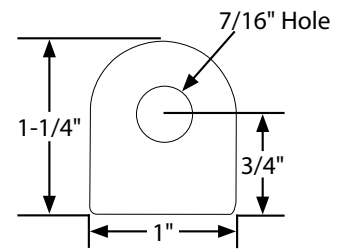

Part No. ALL60029-60030

Brake Line Adapter Mounting Brackets

Secure brake line adapters, bulkhead fittings or use as a mounting tab for a variety of uses.

Part No.	Description
ALL60029.....	Bolt-on with 5/8" Hole 2-Pack, (Use with ALL50100-103 Adapters)
ALL60030.....	Weld-on with 5/8" Hole, 4-Pack (Use with ALL50100-103 Adapters)
ALL60092.....	Weld-on with 9/16" Hole 4-Pack, (Use with ALL50104-105 Adapters)
ALL60091.....	Weld-on with 7/16" Hole, 4-Pack
ALL60090.....	Weld-on with 3/8" Hole, 4-Pack

ALL60029

ALL60090
ALL60091
ALL60092
ALL60030

ALL60090

ALL60091

ALL60092

ALL60030

Related Parts:

ALL50100.....	-3 To 3/16", Steel Adapters, 2-Pack (Clip-On)	ALL50100
ALL50101.....	-4 To 3/16", Steel Adapters, 2-Pack (Clip-On)	ALL50101
ALL50102.....	-3 To 1/8" NPT, Steel Adapters, 2-Pack (Clip-On)	ALL50102
ALL50103.....	-4 To 1/8" NPT, Steel Adapters, 2-Pack (Clip-On)	ALL50103
ALL50104.....	-3 To 3/16" Inverted Flare, Aluminum Adapters, Sold Each (Bolt-On)	ALL50104
ALL50105.....	-4 To 3/16" Inverted Flare, Aluminum Adapters, Sold Each (Bolt-On)	ALL50105
ALL50150.....	Brake Line Clips, 4-Pack	