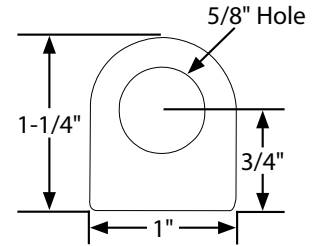

Part No. ALL60029-60030

Brake Line Adapter Mounting Brackets

Secure brake line adapters, bulkhead fittings or use as a mounting tab for a variety of uses.

Part No.	Description
ALL60029.....	Bolt-on with 5/8" Hole 2-Pack, (Use with ALL50100-103 Adapters)
ALL60030.....	Weld-on with 5/8" Hole, 4-Pack (Use with ALL50100-103 Adapters)
ALL60092.....	Weld-on with 9/16" Hole 4-Pack, (Use with ALL50104-105 Adapters)
ALL60091.....	Weld-on with 7/16" Hole, 4-Pack
ALL60090.....	Weld-on with 3/8" Hole, 4-Pack

ALL60029

ALL60090
ALL60091
ALL60092
ALL60030

ALL60090

ALL60091

ALL60092

ALL60030

Related Parts:

ALL50100.....	-3 To 3/16", Steel Adapters, 2-Pack (Clip-On)	ALL50100
ALL50101.....	-4 To 3/16", Steel Adapters, 2-Pack (Clip-On)	ALL50101
ALL50102.....	-3 To 1/8" NPT, Steel Adapters, 2-Pack (Clip-On)	ALL50102
ALL50103.....	-4 To 1/8" NPT, Steel Adapters, 2-Pack (Clip-On)	ALL50103
ALL50104.....	-3 To 3/16" Inverted Flare, Aluminum Adapters, Sold Each (Bolt-On)	ALL50104
ALL50105.....	-4 To 3/16" Inverted Flare, Aluminum Adapters, Sold Each (Bolt-On)	ALL50105
ALL50150.....	Brake Line Clips, 4-Pack	