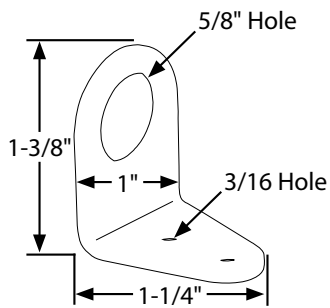

Part No. ALL60029-60030

Brake Line Adapter Mounting Brackets

Secure brake line adapters, bulkhead fittings or use as a mounting tab for a variety of uses.

Part No.	Description
ALL60029.....	Bolt-on with 5/8" Hole 2-Pack, (Use with ALL50100-103 Adapters)
ALL60030.....	Weld-on with 5/8" Hole, 4-Pack (Use with ALL50100-103 Adapters)
ALL60092.....	Weld-on with 9/16" Hole 4-Pack, (Use with ALL50104-105 Adapters)
ALL60091.....	Weld-on with 7/16" Hole, 4-Pack
ALL60090.....	Weld-on with 3/8" Hole, 4-Pack

ALL60029

ALL60090
ALL60091
ALL60092
ALL60030

ALL60090

ALL60091

ALL60092

ALL60030

Related Parts:

ALL50100.....	-3 To 3/16", Steel Adapters, 2-Pack (Clip-On)	ALL50100
ALL50101.....	-4 To 3/16", Steel Adapters, 2-Pack (Clip-On)	ALL50101
ALL50102.....	-3 To 1/8" NPT, Steel Adapters, 2-Pack (Clip-On)	ALL50102
ALL50103.....	-4 To 1/8" NPT, Steel Adapters, 2-Pack (Clip-On)	ALL50103
ALL50104.....	-3 To 3/16" Inverted Flare, Aluminum Adapters, Sold Each (Bolt-On)	ALL50104
ALL50105.....	-4 To 3/16" Inverted Flare, Aluminum Adapters, Sold Each (Bolt-On)	ALL50105
ALL50150.....	Brake Line Clips, 4-Pack	