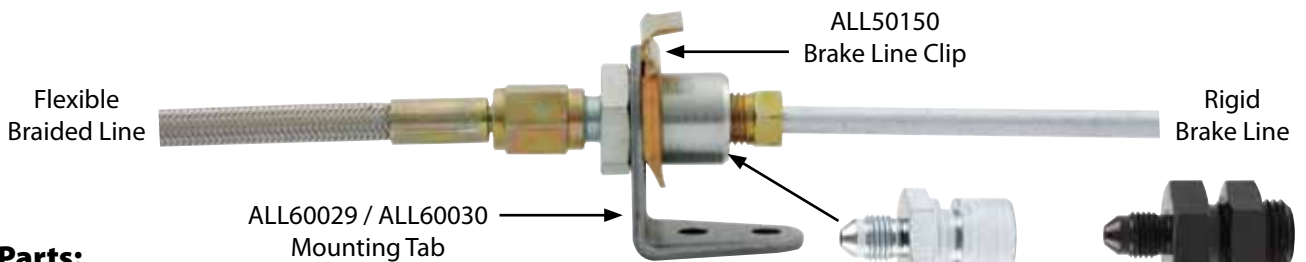

Part No. ALL60029-60030

Brake Line Adapter Mounting Brackets

Secure brake line adapters, bulkhead fittings or use as a mounting tab for a variety of uses.

Part No.	Description
ALL60029.....	Bolt-on with 5/8" Hole 2-Pack, (Use with ALL50100-103 Adapters)
ALL60030.....	Weld-on with 5/8" Hole, 4-Pack (Use with ALL50100-103 Adapters)
ALL60092.....	Weld-on with 9/16" Hole 4-Pack, (Use with ALL50104-105 Adapters)
ALL60091.....	Weld-on with 7/16" Hole, 4-Pack
ALL60090.....	Weld-on with 3/8" Hole, 4-Pack

ALL60029

ALL60090
ALL60091
ALL60092
ALL60030

ALL60090

ALL60091

ALL60092

ALL60030

Related Parts:

ALL50100.....	-3 To 3/16", Steel Adapters, 2-Pack (Clip-On)	ALL50100
ALL50101.....	-4 To 3/16", Steel Adapters, 2-Pack (Clip-On)	ALL50101
ALL50102.....	-3 To 1/8" NPT, Steel Adapters, 2-Pack (Clip-On)	ALL50102
ALL50103.....	-4 To 1/8" NPT, Steel Adapters, 2-Pack (Clip-On)	ALL50103
ALL50104.....	-3 To 3/16" Inverted Flare, Aluminum Adapters, Sold Each (Bolt-On)	ALL50104
ALL50105.....	-4 To 3/16" Inverted Flare, Aluminum Adapters, Sold Each (Bolt-On)	ALL50105
ALL50150.....	Brake Line Clips, 4-Pack	