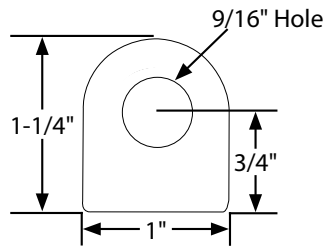

Part No. ALL60029-60030

Brake Line Adapter Mounting Brackets

Secure brake line adapters, bulkhead fittings or use as a mounting tab for a variety of uses.

Part No.	Description
ALL60029.....	Bolt-on with 5/8" Hole 2-Pack, (Use with ALL50100-103 Adapters)
ALL60030.....	Weld-on with 5/8" Hole, 4-Pack (Use with ALL50100-103 Adapters)
ALL60092.....	Weld-on with 9/16" Hole 4-Pack, (Use with ALL50104-105 Adapters)
ALL60091.....	Weld-on with 7/16" Hole, 4-Pack
ALL60090.....	Weld-on with 3/8" Hole, 4-Pack

ALL60029

ALL60090
ALL60091
ALL60092
ALL60030

ALL60090

ALL60091

ALL60092

ALL60030

Related Parts:

ALL50100.....	-3 To 3/16", Steel Adapters, 2-Pack (Clip-On)	ALL50100
ALL50101.....	-4 To 3/16", Steel Adapters, 2-Pack (Clip-On)	ALL50101
ALL50102.....	-3 To 1/8" NPT, Steel Adapters, 2-Pack (Clip-On)	ALL50102
ALL50103.....	-4 To 1/8" NPT, Steel Adapters, 2-Pack (Clip-On)	ALL50103
ALL50104.....	-3 To 3/16" Inverted Flare, Aluminum Adapters, Sold Each (Bolt-On)	ALL50104
ALL50105.....	-4 To 3/16" Inverted Flare, Aluminum Adapters, Sold Each (Bolt-On)	ALL50105
ALL50150.....	Brake Line Clips, 4-Pack	