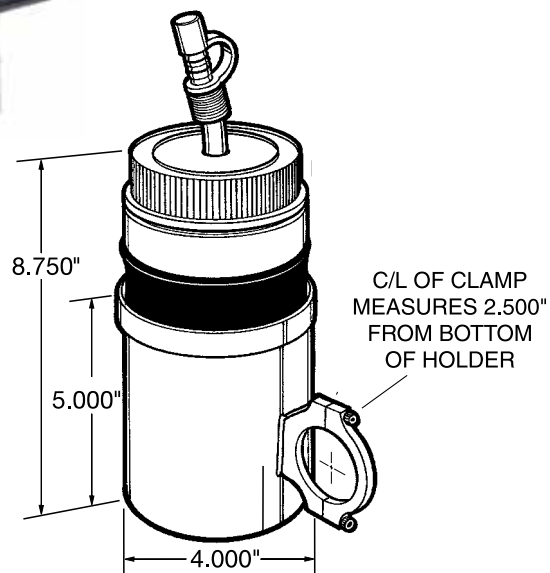

Part No. **Description**

ALL10475.....1-1/2"

ALL10480.....1-3/4"

ALL10481.....Flat

ALL10475
 ALL10480

ALL10481

Replacement Parts:

ALL10445.....Reducer Bushing 1-3/4" To 1-5/8"