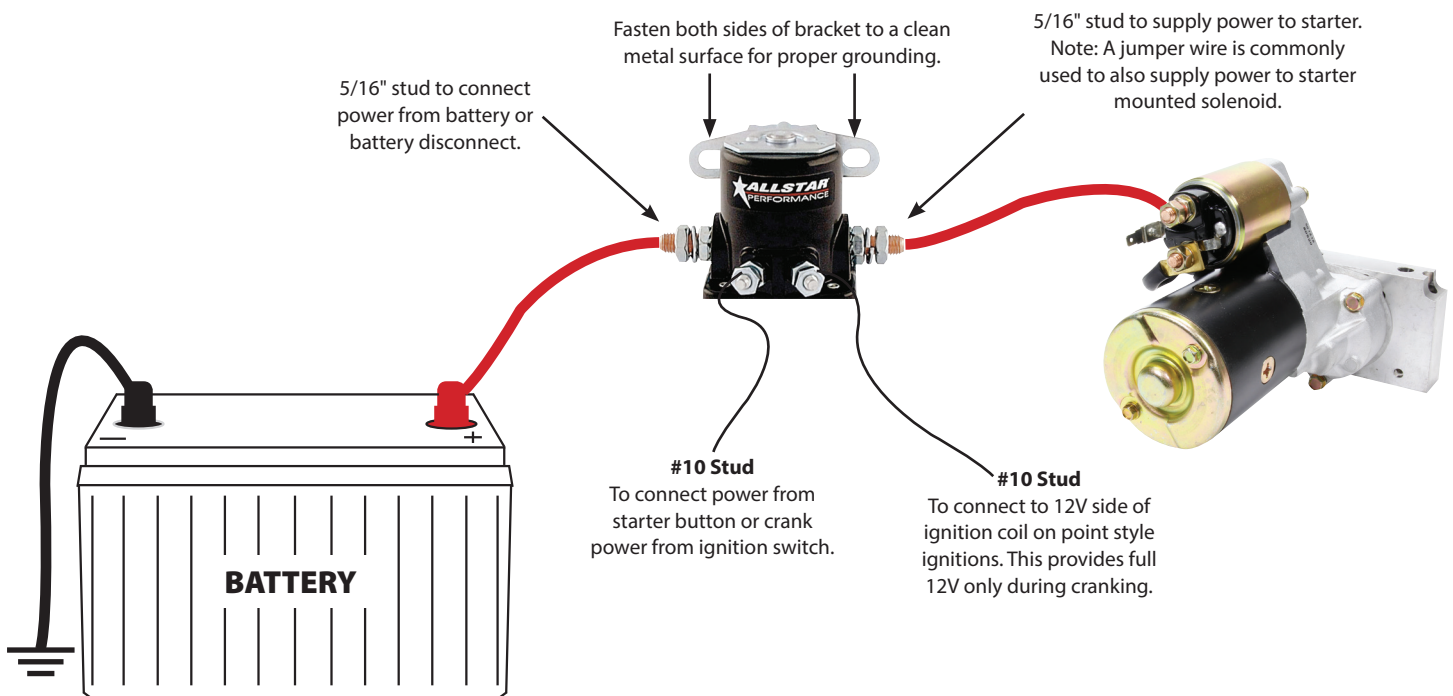

Part No. ALL76203

Starter Solenoid

Ford-style solenoid is perfect for use with high torque racing starters. Flat base eases mounting, and a remote under-hood starter switch or timing light hook-up can be easily adapted. Solenoid is offered separately, or may be ordered with installation kit (ALL76202) that includes wiring, terminals and hardware.