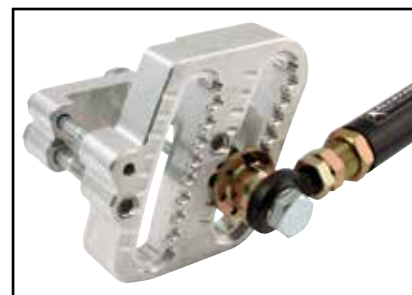

# Aluminum Radiused Climbing Style Frame Mount Panhard Bar Brackets

Easily adjust your Panhard bar with only one wrench! Climbing style adjuster allows any amount of adjustment without having to remove or re-align any spacer/tabs. Radiused slot so you don't have to re-square the rear end after adjustments. Aluminum brackets fit 2" x 2" tubing.

**Part No. Description**

- ALL60246.....Inside/Outside Mounting (Most modifieds and GRT)
- ALL60247.....Center/Inside Mounting (Mastersbilt, Barry Wright, Hughes)
- ALL60248.....Outside /Center Mounting (Rocket)

ALL60246

ALL60247

ALL60248

**Replacement Components**

- ALL99185.....Front Cam Adjuster (Single Cam)
- ALL99186.....Rear Back Nut (Single Cam)

ALL99185 ALL99186

REV041219

**Allstar Performance 8300 Lane Dr., Watervliet, MI 49098**  
**Phone: (269) 463-8000 Fax: (800) 772-2618 [www.allstarperformance.com](http://www.allstarperformance.com)**