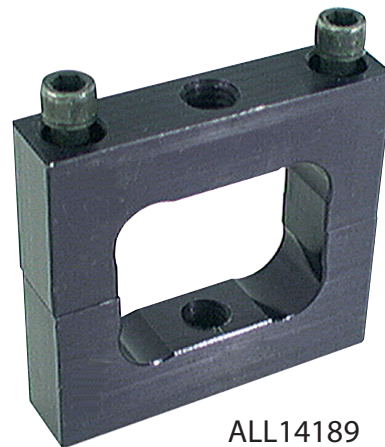

Part No. ALL14178-14189

Ballast Brackets

Black anodized two-piece aluminum bracket clamps around tubing with recessed 5/16" socket head fasteners and has a 1/2"-13 tapped hole on each side. Mounting stud and nut sold separately.

Part No.	Description
ALL14178.....	1" O.D. Round Tubing
ALL14183.....	1-1/4" O.D. Round Tubing
ALL14184.....	1-3/8" O.D. Round Tubing
ALL14185.....	1-1/2" O.D. Round Tubing

Part No.	Description
ALL14178	1" O.D. Round Tubing
ALL14183	1-1/4" O.D. Round Tubing
ALL14184	1-3/8" O.D. Round Tubing
ALL14185	1-1/2" O.D. Round Tubing
ALL14186	1-5/8" O.D. Round Tubing
ALL14187	1-3/4" O.D. Round Tubing
ALL14188	2" O.D. Round Tubing
ALL14189	2" x 2" Square Tubing

ALL14187

ALL14189

Related Component:

ALL14190..... Stud And Nut, 1/2"-13 X 6" Long

Allstar Performance 8300 Lane Dr., Watervliet, MI 49098
Phone: (269) 463-8000 Fax: (800) 772-2618 www.allstarperformance.com