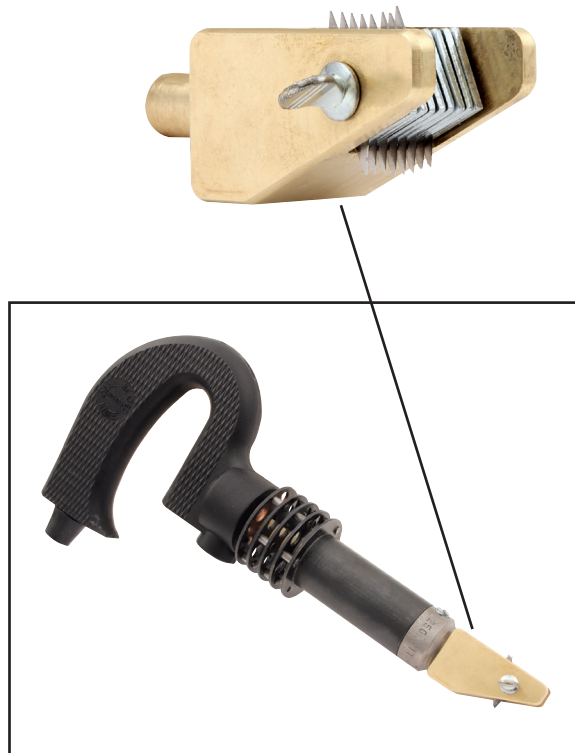

Part No. ALL10540

Multi-Blade Siping Head

Siping head converts standard two blade pistol grip sipers into an eight blade siper. Head holds up to eight individual break-away style blades that can be adjusted as needed for desired cutting depth. Head works with pistol grip and other heated sipers that accept a .400" round mandrel. Blades are sold separately.

Related Parts:

ALL99108.....Siper Blades, 24-Pack

Allstar Performance 8300 Lane Dr., Watervliet, MI 49098
Phone: (269) 463-8000 Fax: (800) 772-2618 www.allstarperformance.com

REV092612