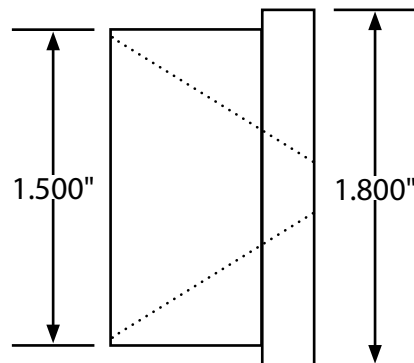

Part No. ALL30242

Aluminum Radiator Hose Restrictor

Lower radiator hose restrictor helps keep the water in your radiator longer to improve cooling. Machined aluminum restrictor has a 5/8" I.D. and will fit into most 1-3/4" radiator outlets or radiator hose.

Restrictor Shown Installed Into 1-3/4" Lower Outlet

Allstar Performance 8300 Lane Dr., Watervliet, MI 49098
Phone: (269) 463-8000 Fax: (800) 772-2618 www.allstarperformance.com

REV072516