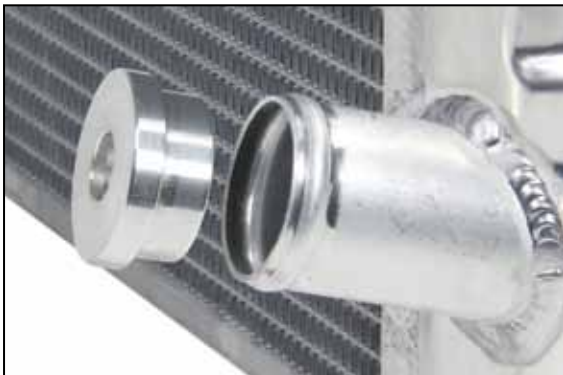

Part No. ALL30242

Aluminum Radiator Hose Restrictor

Lower radiator hose restrictor helps keep the water in your radiator longer to improve cooling. Machined aluminum restrictor has a 5/8" I.D. and will fit into most 1-3/4" radiator outlets or radiator hose.