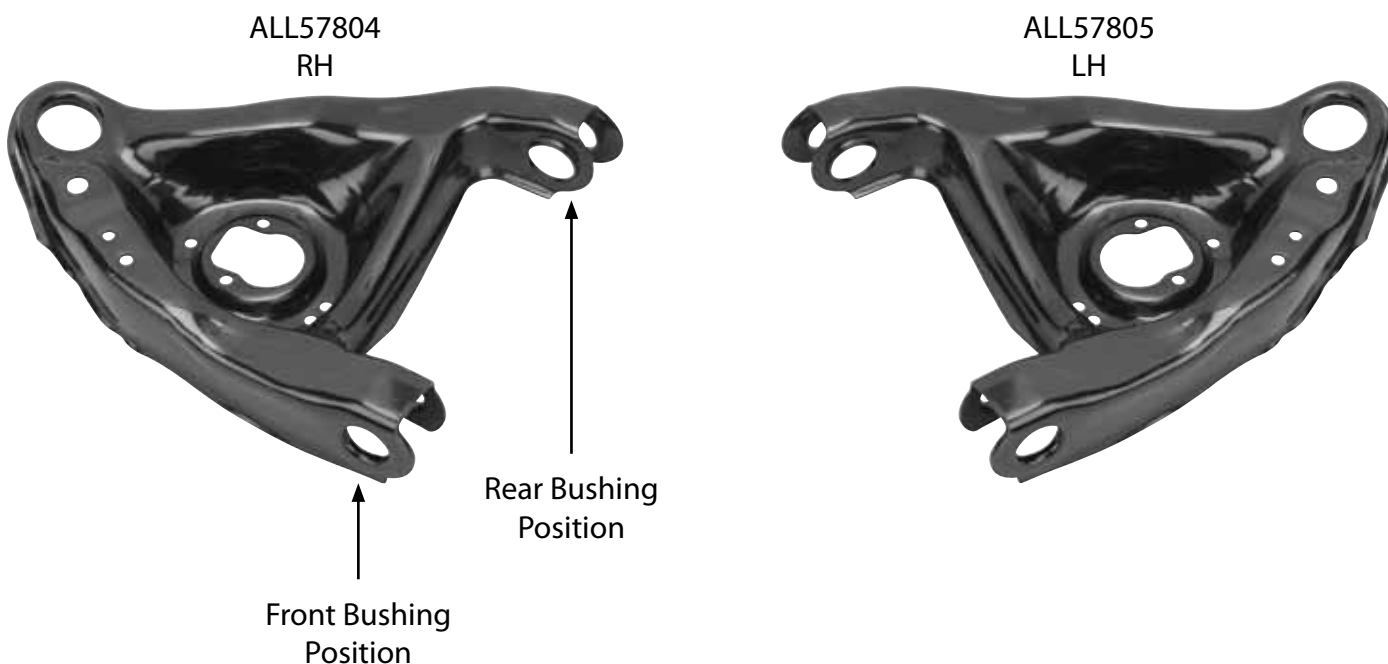

Part No. ALL57804
ALL57805

1978-88 Metric Front Lower Control Arms

Reproduction of the originals, these new arms are a direct replacement for 1978-88 metric chassis and accept stock ball joints.

Part No: Description

ALL57804.....RH

ALL57805.....LH

Part No: Bushing

ALL56232.....Rear Steel Bushing

ALL56236.....Front Steel Bushing

ALL56222.....Rear Roller Bearing Bushing

ALL56224.....Front Roller Bearing Bushing

051914