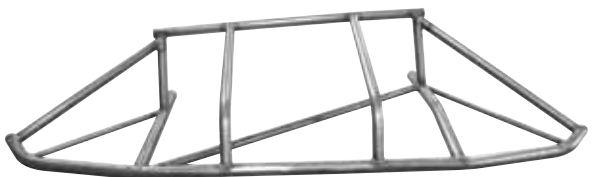

ALL22382

ALL22379