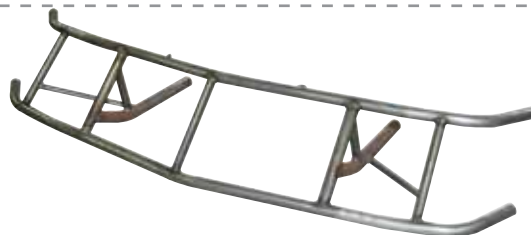

Part No. ALL22380-22383

Dirt Late Model 1-Piece Front Bumpers

Allstar bumpers for popular dirt late models. Constructed of 1-1/2" x .095" wall mild steel tubing.

Part No. Description

ALL22380.....Rocket 2005-2016*

ALL22382.....Rocket 2005-2015

ALL22379.....XR1*†

ALL22381.....Mastersbilt

ALL22383.....Rayburn

* Bumper has built-in rake for nose clearance.

† Will also fit 2005-2017 standard Rockets as well as XR1.

REV072817