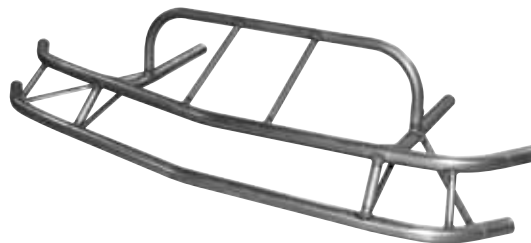

Part No. ALL22380-22383

Dirt Late Model 1-Piece Front Bumpers

Allstar bumpers for popular dirt late models. Constructed of 1-1/2" x .095" wall mild steel tubing.

Part No. Description

ALL22380.....Rocket 2005-2016*

ALL22382.....Rocket 2005-2015

ALL22379.....XR1*†

ALL22381.....Mastersbilt

ALL22383.....Rayburn

* Bumper has built-in rake for nose clearance.

† Will also fit 2005-2017 standard Rockets as well as XR1.

ALL22383

REV072817