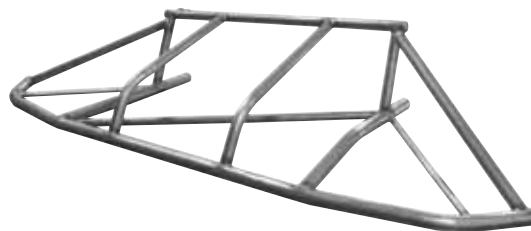

Part No. ALL22380-22383

Dirt Late Model 1-Piece Front Bumpers

Allstar bumpers for popular dirt late models. Constructed of 1-1/2" x .095" wall mild steel tubing.

Part No. Description

ALL22380.....Rocket 2005-2016*

ALL22382.....Rocket 2005-2015

ALL22379.....XR1*†

ALL22381.....Mastersbilt

ALL22383.....Rayburn

* Bumper has built-in rake for nose clearance.

† Will also fit 2005-2017 standard Rockets as well as XR1.

ALL22381

REV072817