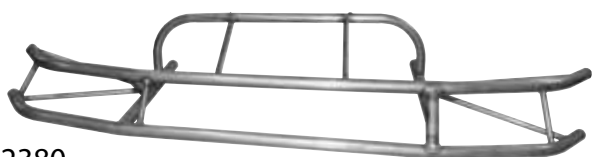

Part No. ALL22380-22383

Dirt Late Model 1-Piece Front Bumpers

Allstar bumpers for popular dirt late models. Constructed of 1-1/2" x .095" wall mild steel tubing.

Part No. Description

ALL22380.....Rocket 2005-2016*

ALL22382.....Rocket 2005-2015

ALL22379.....XR1*†

ALL22381.....Mastersbilt

ALL22383.....Rayburn

* Bumper has built-in rake for nose clearance.

† Will also fit 2005-2017 standard Rockets as well as XR1.

ALL22380