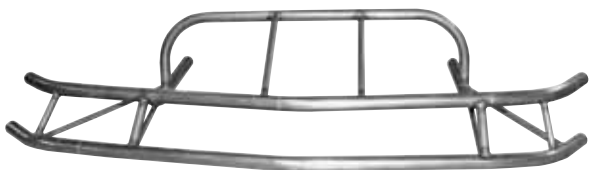

Part No. ALL22380-22383

Dirt Late Model 1-Piece Front Bumpers

Allstar bumpers for popular dirt late models. Constructed of 1-1/2" x .095" wall mild steel tubing.

Part No. Description

ALL22380.....Rocket 2005-2016*

ALL22382.....Rocket 2005-2015

ALL22379.....XR1*†

ALL22381.....Mastersbilt

ALL22383.....Rayburn

* Bumper has built-in rake for nose clearance.

† Will also fit 2005-2017 standard Rockets as well as XR1.

ALL22381

REV072817