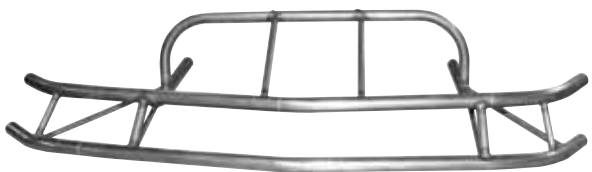

Part No. ALL22380-22383

Dirt Late Model 1-Piece Front Bumpers

Allstar bumpers for popular dirt late models. Constructed of 1-1/2" x .095" wall mild steel tubing.

Part No. Description

ALL22380.....Rocket 2005-2016*

ALL22382.....Rocket 2005-2015

ALL22379.....XR1*†

ALL22381.....Mastersbilt

ALL22383.....Rayburn

* Bumper has built-in rake for nose clearance.

† Will also fit 2005-2017 standard Rockets as well as XR1.

ALL22380