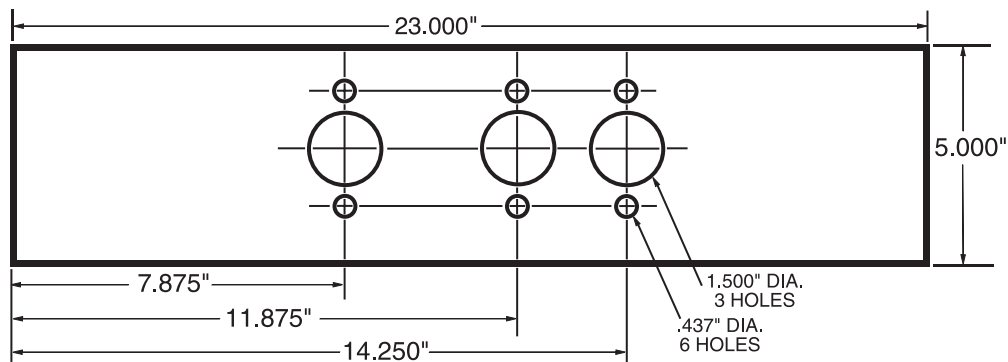

Part No. ALL54050

Floor Pedal Plate

Weld-in pedal plate is 23" x 5" x 1/8" and speeds up race car construction by providing the proper spacing for mounting pedal/master cylinder assemblies.

Allstar Performance 8300 Lane Dr., Watervliet, MI 49098
Phone: (269) 463-8000 Fax: (800) 772-2618 www.allstarperformance.com