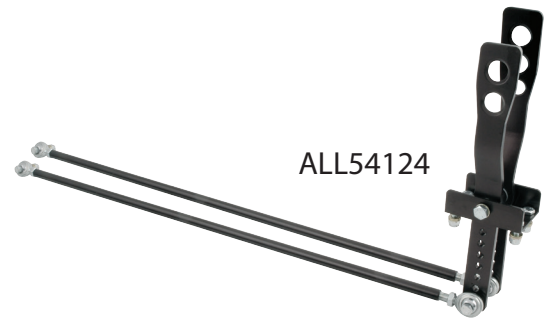

Part No. ALL54108-54121

Aluminum Shifter Assemblies

Anodized lightweight shifters include 3/8" rod ends, locknuts and rods. Rods are tapped for right and left hand 3/8" rod end.

Part No.	Description
ALL54108.....	One Lever Shifter, Gold
ALL54110.....	Two Lever Shifter, Gold
ALL54120.....	Two Lever Shifter, Black
ALL54124.....	Two Lever Shifter, Black (Unequal Length)
ALL54121.....	Two Lever Shifter, Red
ALL54122.....	Two Lever Shifter, Purple
ALL54112.....	Three Lever Shifter, Gold

Shifters Include:

One Lever Shifter - one 24" shifter rod

Two Lever Shifter - two 24" shifter rods

Three Lever Shifter - one 16" and two 24" shifter rods

REV091117