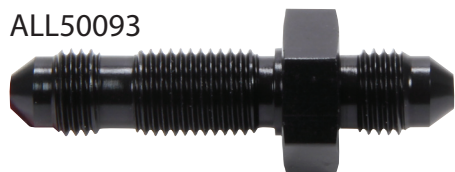

Part No. ALL50092-50099

Bulkhead Fittings

Black anodized aluminum bulkhead adapter fittings are the perfect when plumbing needs to pass through a firewall, interior panel or a mounting bracket.

Part No:	Description
ALL50092.....	Straight -3AN to -3AN
ALL50093.....	Straight -4AN to -4AN
ALL50094.....	90 Degree -3AN to -3AN
ALL50095.....	90 Degree -4AN to -4AN
ALL50096.....	Tee (Run) -3AN (3x)
ALL50097.....	Tee (Run) -4AN (3x)
ALL50098.....	-3 AN Bulkhead Nut
ALL50099.....	-4 AN Bulkhead Nut

ALL50092
ALL50093

ALL50094
ALL50095

ALL50096
ALL50097

ALL50098
ALL50099

Related Item:

ALL60093..... Bulkhead Mounting Tab

Allstar Performance 8300 Lane Dr., Watervliet, MI 49098
Phone: (269) 463-8000 Fax: (800) 772-2618 www.allstarperformance.com