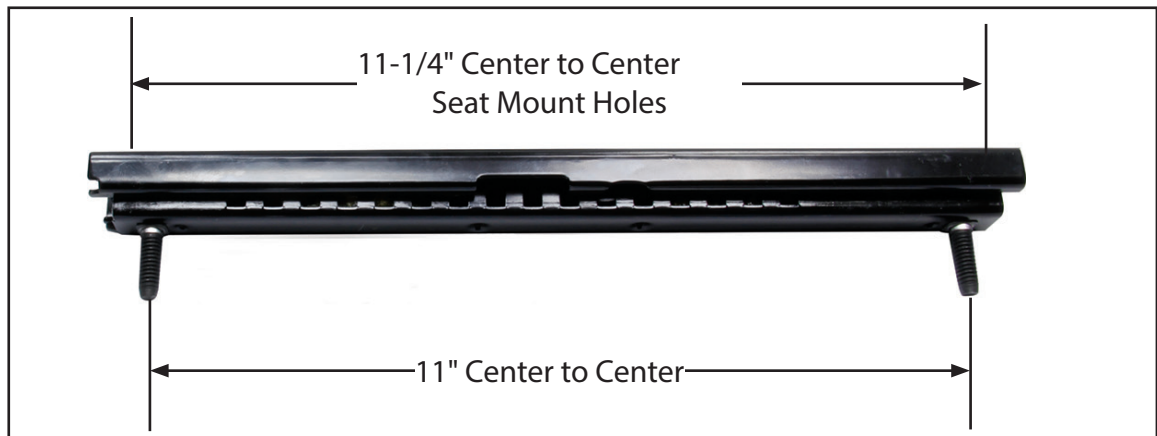

Part No. ALL98100

Seat Track Assembly

Mount aftermarket seats quickly and easily. Includes two seat tracks, adjustment handle and hardware. Track offers up to seven inches of travel.

Allstar Performance 8300 Lane Dr., Watervliet, MI 49098
Phone: (269) 463-8000 Fax: (800) 772-2618 www.allstarperformance.com