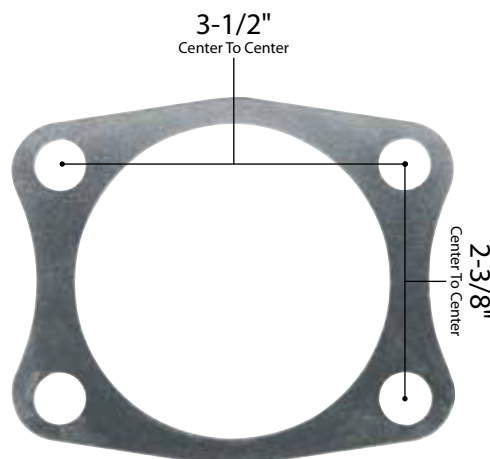

**Part No. ALL72318**  
**ALL72319**

## Ford 9" Axle Spacer Plates

Spacer plate takes the place of drum brake backing plate and properly preloads the tapered style axle bearing. Spacers fit large bearing Ford 9" housing ends. Sold each.

| Part No.      | Description       |
|---------------|-------------------|
| ALL72318..... | Late Torino Style |
| ALL72319..... | Early Style       |

ALL72318  
Large Bearing Late/Torino Style  
With 3/8" Hardware

ALL72319  
Large Bearing Early Style  
With 1/2" Hardware