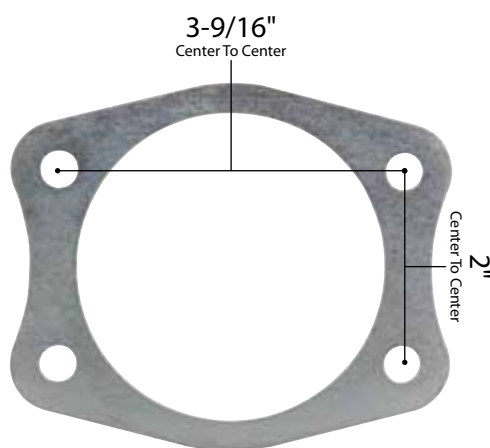

**Part No. ALL72318**  
**ALL72319**

## Ford 9" Axle Spacer Plates

Spacer plate takes the place of drum brake backing plate and properly preloads the tapered style axle bearing. Spacers fit large bearing Ford 9" housing ends. Sold each.

| Part No.      | Description       |
|---------------|-------------------|
| ALL72318..... | Late Torino Style |
| ALL72319..... | Early Style       |

ALL72318  
Large Bearing Late/Torino Style  
With 3/8" Hardware

ALL72319  
Large Bearing Early Style  
With 1/2" Hardware