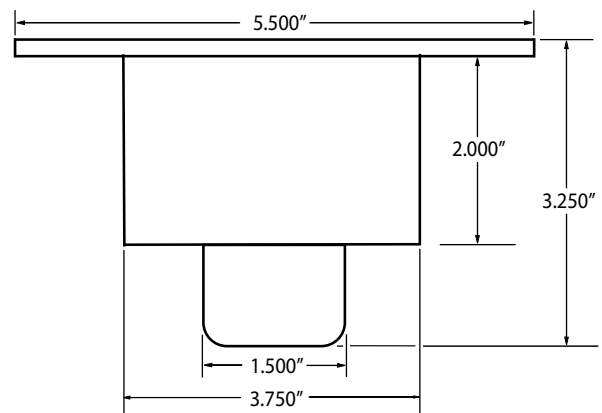

Part No. ALL56114
ALL56115

Upper Spring Cups

Steel cups work with most 5" and 5-1/2" O.D. springs and either 1" or 1-1/8" jack bolts.

Part No. Description

ALL56114.....Standard Cup For 5" Or 5-1/2" Spring

ALL56115.....Oversized Cup For 5-1/2" Spring

REV050719