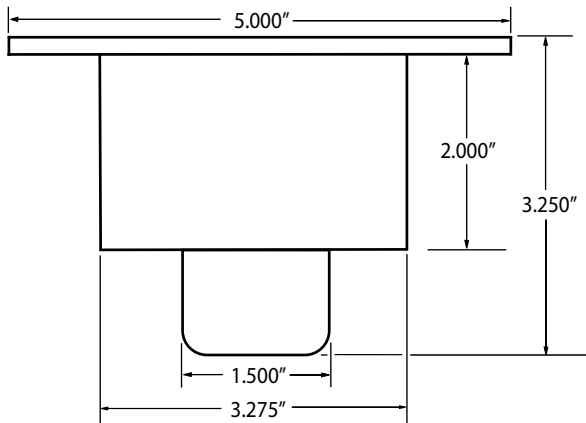

Part No. ALL56114
ALL56115

Upper Spring Cups

Steel cups work with most 5" and 5-1/2" O.D. springs and either 1" or 1-1/8" jack bolts.

Part No. Description

ALL56114.....Standard Cup For 5" Or 5-1/2" Spring

ALL56115.....Oversized Cup For 5-1/2" Spring

REV050719