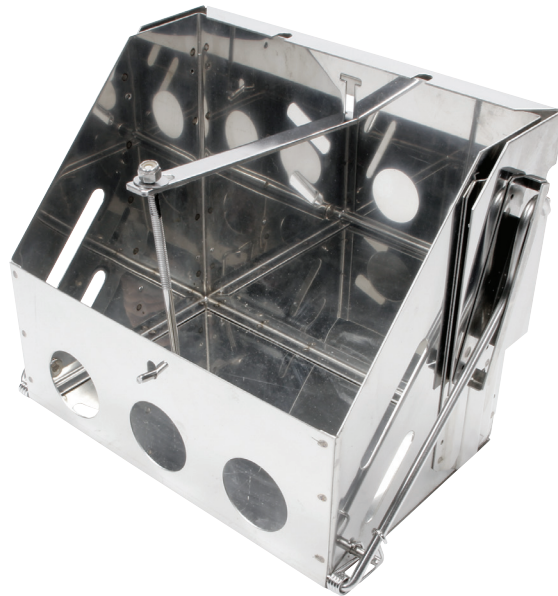

**Part No. ALL76105**

## **Stainless Steel Drop-Out Battery Box**

The perfect battery box where battery mounts under floor. Eases battery service and replacement. Box is 10-1/2" wide, 7" deep, and 9-1/2" tall and will accept most standard batteries.