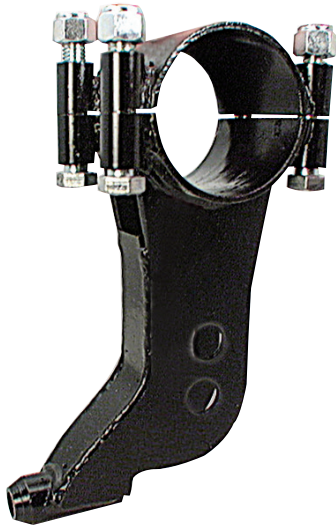

Part No. ALL60134
ALL60135

Clamp-On Trailing Arm Brackets

Steel brackets clamp on 3" axle tube for attachment of coil-over shocks and trailing arms. Available with two 3/4" holes or a 2" slot. Grade 5 hardware and Nyloc nuts included.

Part No.	Description
ALL60134.....	Bracket With Two 3/4" Holes
ALL60135.....	Bracket With 2" Slot

ALL60134

ALL60135