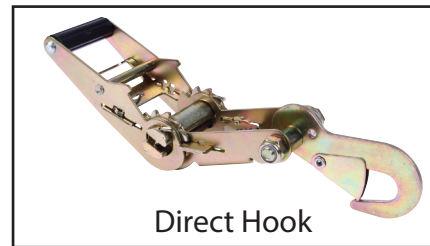

Ratcheting Tie Down Straps

Tie downs are great for securing vehicles and pit equipment during transport. 2" x 8' long straps have heavy duty plated hardware and a ratchet designed to hold excess strap material as it is pulled through and wrapped up during tightening. ALL10196 has a built-in axle strap with protective sleeve for wrapping around a rear end housing or chassis and then back to itself. The working load limit is the maximum load a strap should be subjected to during normal use.

Part No.	Width	Length	Hook Type	Working Load Limit
ALL10184	2"	8'	Flat	1,660 Lbs
ALL10188	2"	8'	Direct	1,660 Lbs
ALL10192	2"	8'	Twist	1,660 Lbs
ALL10196	2"	8'	Twist	1,660 Lbs