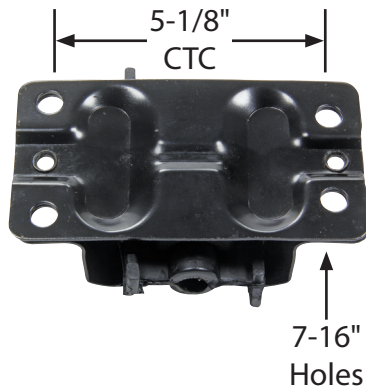

Part No. ALL38114

## GM Motor Mount

Replacement stock mount for most GM engines. Mount bolts to chassis.

Fits:

- 1970-88 Monte Carlo
- 1970-87 El Camino
- 1971-92 Camaro
- 1977-87 Regal
- 1970-73 Chevelle
- 1973-87 Cutlass
- 1974-83 Malibu
- 1970-79 Nova
- 1970-85 Impala