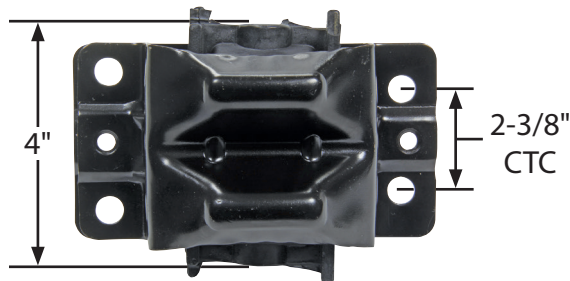

Part No. ALL38114

## GM Motor Mount

Replacement stock mount for most GM engines. Mount bolts to chassis.

Fits:

- 1970-88 Monte Carlo
- 1970-87 El Camino
- 1971-92 Camaro
- 1977-87 Regal
- 1970-73 Chevelle
- 1973-87 Cutlass
- 1974-83 Malibu
- 1970-79 Nova
- 1970-85 Impala