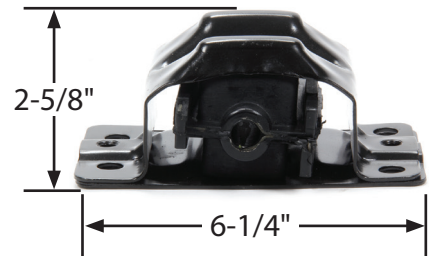

Part No. ALL38114

## GM Motor Mount

Replacement stock mount for most GM engines. Mount bolts to chassis.

Fits:

- 1970-88 Monte Carlo
- 1970-87 El Camino
- 1971-92 Camaro
- 1977-87 Regal
- 1970-73 Chevelle
- 1973-87 Cutlass
- 1974-83 Malibu
- 1970-79 Nova
- 1970-85 Impala