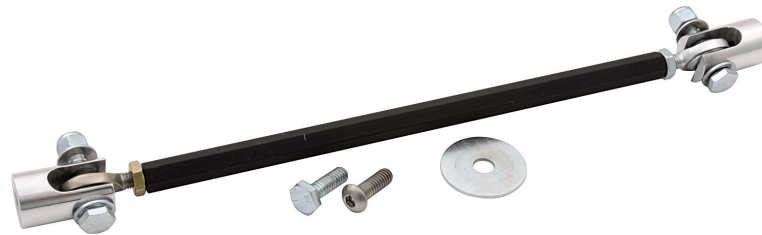

Part No: **Description**

ALL23022.....6"

ALL23023.....8"

Allstar Performance 8300 Lane Dr., Watervliet, MI 49098
Phone: (269) 463-8000 Fax: (800) 772-2618 www.allstarperformance.com