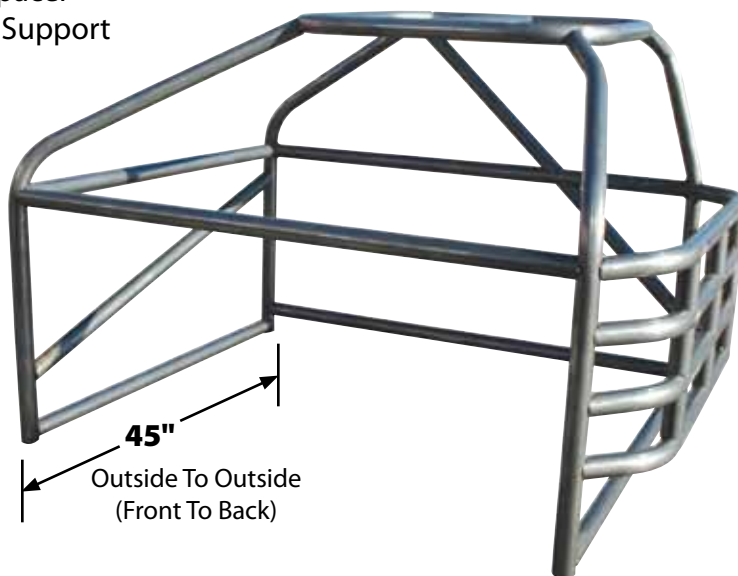

Part No. ALL22099
ALL22109

Offset Deluxe Roll Cage Kits

Ideal for use with template style or ABC bodies. Perimeter frame mount roll cage has the same features as other Allstar deluxe kits but includes an offset main hoop and a narrow halo for cars with an offset body or narrow roof.

Part No.	Description	"A"	"B"	"C"	"D"
ALL22109	Offset Kit 54" Wide Frame	54"	28"	41"	31"
ALL22099	Offset Kit 57" Wide Frame	57"	28"	41"	35"

Related Components:

- ALL22108.....Universal Front Hoop
- ALL22110.....Universal Seat Mount Kit
- ALL22112.....Universal Rear Support
- ALL22114.....Curved Door Bar
- ALL22115.....Door Bar Spacer
- ALL22119.....Front Arch Support