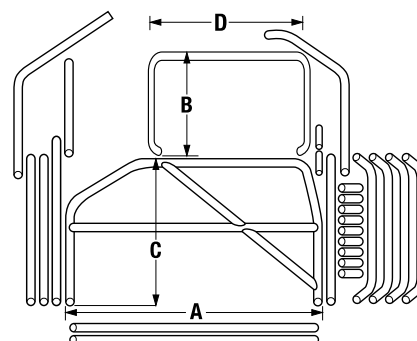

Part No. ALL22099
ALL22109

Offset Deluxe Roll Cage Kits

Ideal for use with template style or ABC bodies. Perimeter frame mount roll cage has the same features as other Allstar deluxe kits but includes an offset main hoop and a narrow halo for cars with an offset body or narrow roof.

Part No.	Description	"A"	"B"	"C"	"D"
ALL22109	Offset Kit 54" Wide Frame	54"	28"	41"	31"
ALL22099	Offset Kit 57" Wide Frame	57"	28"	41"	35"

Related Components:

- ALL22108.....Universal Front Hoop
- ALL22110.....Universal Seat Mount Kit
- ALL22112.....Universal Rear Support
- ALL22114.....Curved Door Bar
- ALL22115.....Door Bar Spacer
- ALL22119.....Front Arch Support