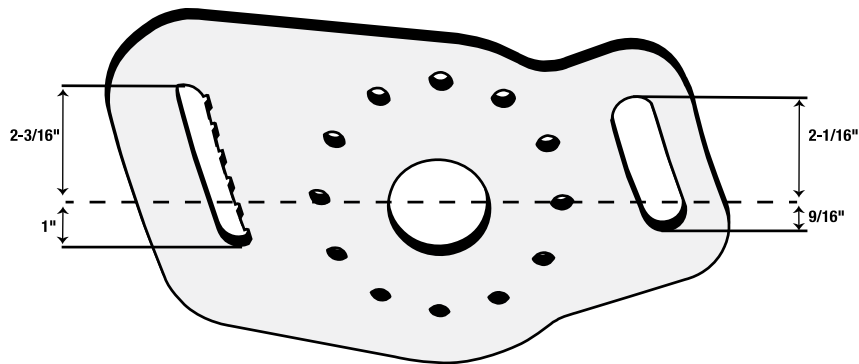

## Quick Change Panhard Bar Mount

Bracket has arched serrated slots for easy adjustment. Designed by Scott Bloomquist.