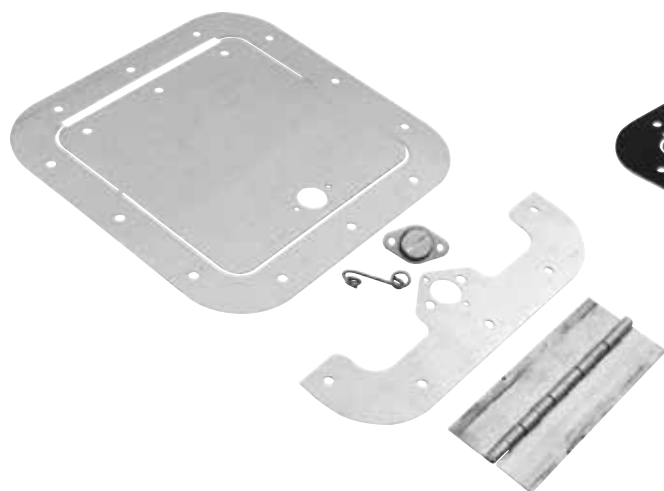

Part No. ALL18530-18544

Access Panel Kits

Aluminum panels can be mounted to provide easy access to dry sump pump tanks, fuel cells or other under panel items. Kits include frame, access door, hinge, quick turn fastener and quick turn fastener spring.

Door Opening	Overall Dimension	Clear Part No.	Black Part No.
6" x 6"	8" x 8"	ALL18530	ALL18540
8" x 8"	10" x 10"	ALL18531	ALL18541
6" x 14"	8" x 16"	ALL18532	ALL18542
10" x 14"	12" x 16"	ALL18533	ALL18543
14" x 14"	16" x 16"	ALL18534	ALL18544

ALL18530

ALL18541

Replacement Parts:

ALL18990.....Quick Turn Fastener, 10-Pack

ALL19300.....Quick Turn Fastener Spring, 10-Pack

Allstar Performance 8300 Lane Dr., Watervliet, MI 49098
Phone: (269) 463-8000 Fax: (800) 772-2618 www.allstarperformance.com