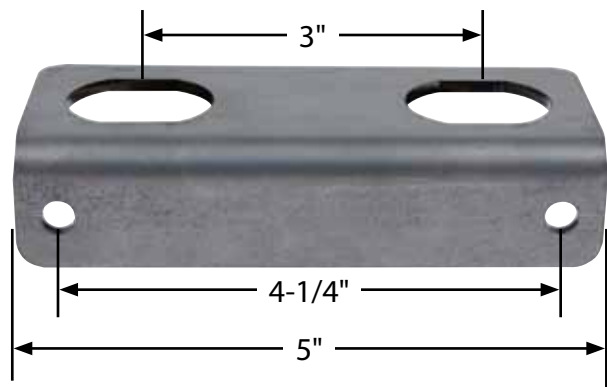

Part No. ALL60064

Charging Post Bracket

Securely mount Allstar charging posts on vehicles where battery is not easily accessible. Predrilled holes allow quick mounting to frame or body. Double-D hole design positions posts close together, but provides enough room for charging or jumper cable clamps. Charging posts sold separately.

Bracket Shown
With Posts Installed

Related Components:

ALL76139.....Red And Black Post, 1-Pair

ALL76140.....Red Post Only

ALL76141.....Black Post Only

REV040113

Allstar Performance 8300 Lane Dr., Watervliet, MI 49098
Phone: (269) 463-8000 Fax: (800) 772-2618 www.allstarperformance.com