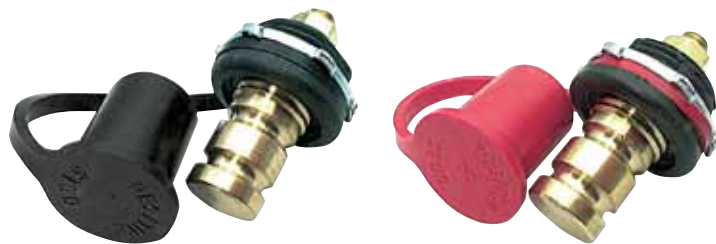

Part No. ALL60064

Charging Post Bracket

Securely mount Allstar charging posts on vehicles where battery is not easily accessible. Predrilled holes allow quick mounting to frame or body. Double-D hole design positions posts close together, but provides enough room for charging or jumper cable clamps. Charging posts sold separately.

Bracket Shown
With Posts Installed

Related Components:

ALL76139.....Red And Black Post, 1-Pair

ALL76140.....Red Post Only

ALL76141.....Black Post Only

REV040113

Allstar Performance 8300 Lane Dr., Watervliet, MI 49098
Phone: (269) 463-8000 Fax: (800) 772-2618 www.allstarperformance.com