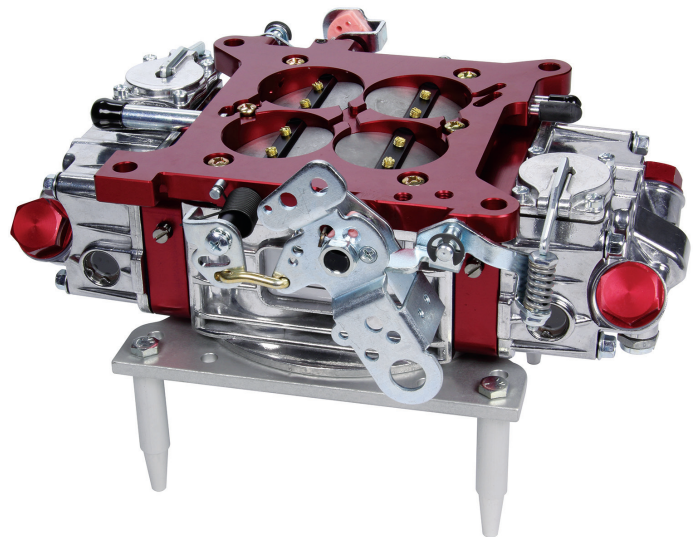

Part No. ALL26200

## Carb Stand

Aluminum stand simplifies carb maintenance and will hold carb off of workbench surface. Works with Edelbrock, Quadrajet, and Holley 2bbl (4412) and 4bbl carbs (except 4500 series).

REV080819