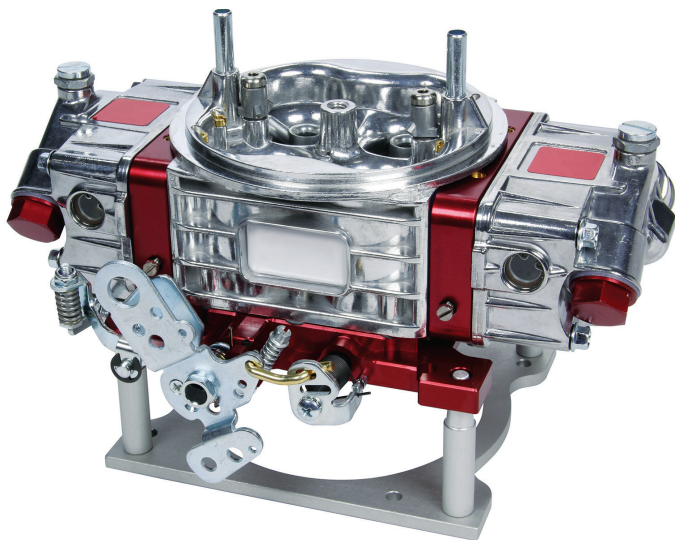

Part No. ALL26200

## Carb Stand

Aluminum stand simplifies carb maintenance and will hold carb off of workbench surface. Works with Edelbrock, Quadrajet, and Holley 2bbl (4412) and 4bbl carbs (except 4500 series).

REV080819