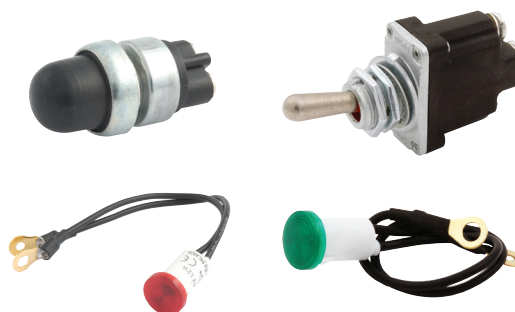

Part No. ALL80160
ALL80162
ALL80164

Switch Panels With Weatherproof Switches

Designed with the racer in mind, panels feature well marked switches and indicator lights. Units are completely wired for easy installation and include detailed instructions.

Part No.	Description
ALL80160	Panel Without Light
ALL80162	Switch Panel, One Switch, Panel With Light
ALL80164	Switch Panel, Two Switch, Panel With Two Lights

ALL80160

ALL80162

ALL80164

Replacement Components:

- ALL99069..... Starter Button
- ALL80176..... Weatherproof Switch
- ALL99066..... Ignition Indicator Light Red
- ALL99146..... Accessory Indicator Light Green

Allstar Performance 8300 Lane Dr., Watervliet, MI 49098
Phone: (269) 463-8000 Fax: (800) 772-2618 www.allstarperformance.com