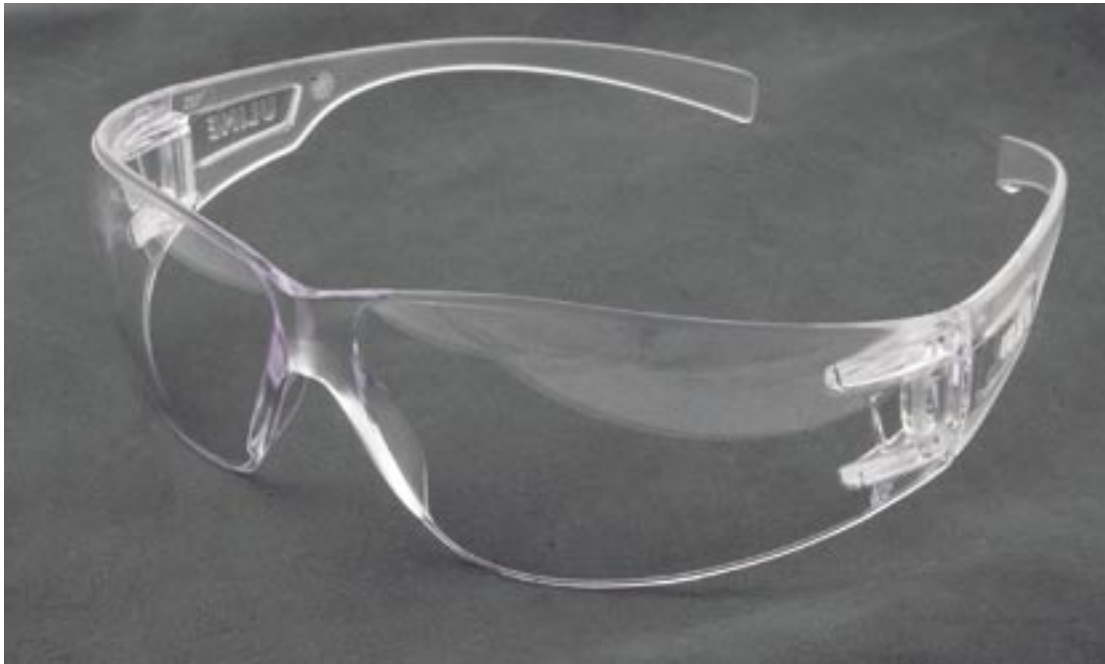

Part No. ALL10258

Safety Glasses

Comfortable, lightweight, general purpose safety glasses have a clear wrap around lens for maximum visibility. ANSI-Z87.1 rated.

**Allstar Performance 8300 Lane Dr., Watervliet, MI 49098
Phone: (269) 463-8000 Fax: (800) 772-2618 www.allstarperformance.com**