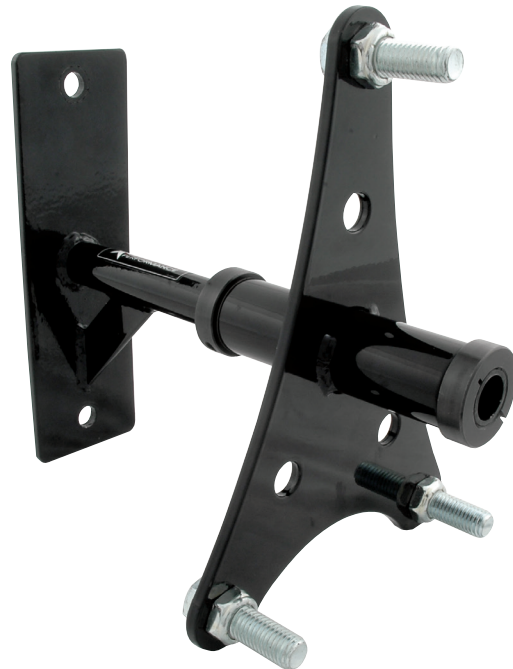

Part No. ALL10561

Tire Prep Mount

Manual Steel tire prep mount eases grooving, siping, grinding or even cleaning tires. Special one-way bearings prevent "roll back" when grooving or siping. Bolt to a wall stud or other solid surface. Can be used with 5x5 or Wide 5 wheels. ALL10562 wall swivel (sold separately) allows use at various angles.

Related Component:

ALL10562.....Swivel For ALL10561

**Allstar Performance 8300 Lane Dr., Watervliet, MI 49098
Phone: (269) 463-8000 Fax: (800) 772-2618 www.allstarperformance.com**