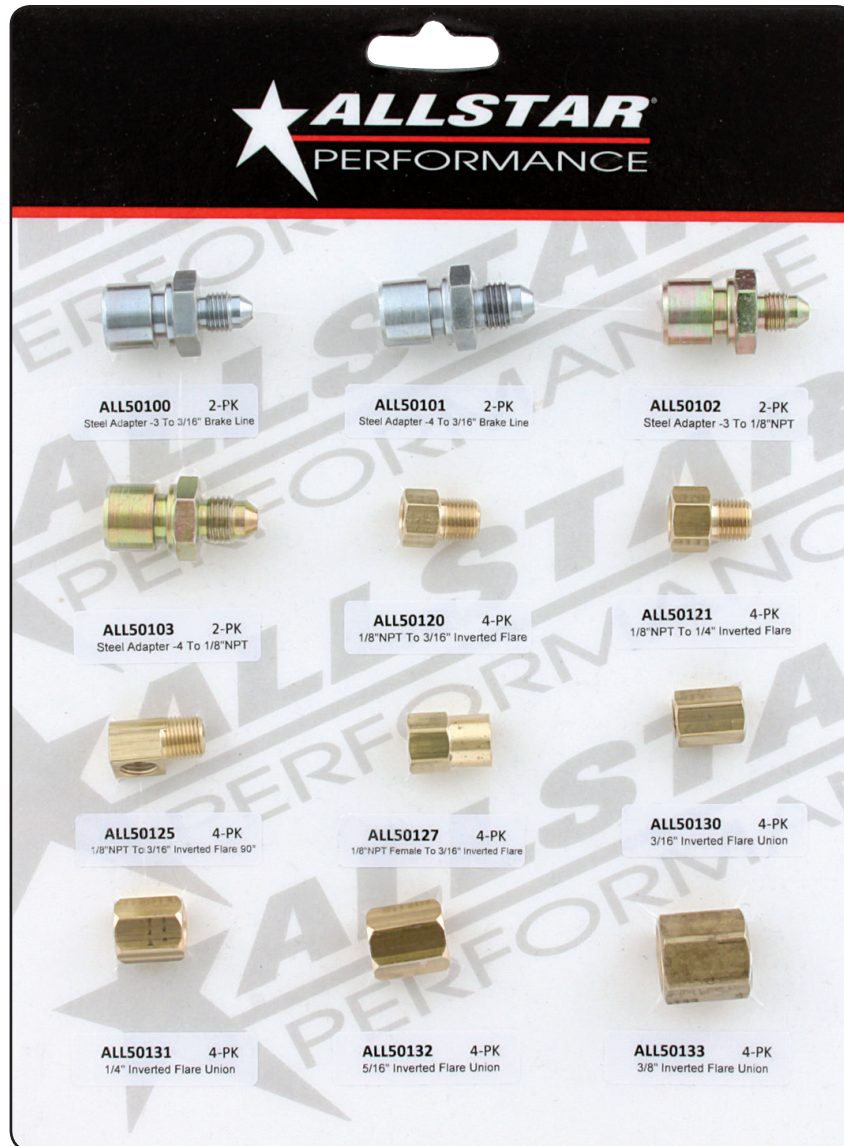

Part No. ALL082

## Brake Fitting Merchandising Display

8" x 10" card includes an assortment (1 piece each) of popular brake line fittings. Visit website for break-down.

ALL082 - Brake Fitting Display #3							
Part No.	Description	Part No.	Description	Part No.	Description	Part No.	Description
ALL50100	-3 To 3/16" Brake Line	ALL50103	-4 To 1/8" NPT	ALL50125	1/4" NPT To 3/16" Inv. Flare 90°	ALL50131	1/4" Inverted Flare Union
ALL50101	-4 To 3/16" Brake Line	ALL50120	1/8" NPT To 3/16" Inv. Flare	ALL50127	1/8" NPT Female To 3/16 Inv. Flare	ALL50132	5/16" Inverted Flare Union
ALL50102	-3 To 1/8" NPT	ALL50121	1/8" NPT To 1/4" Inv. Flare	ALL50130	3/16" Inverted Flare Union	ALL50133	3/8" Inverted Flare Union