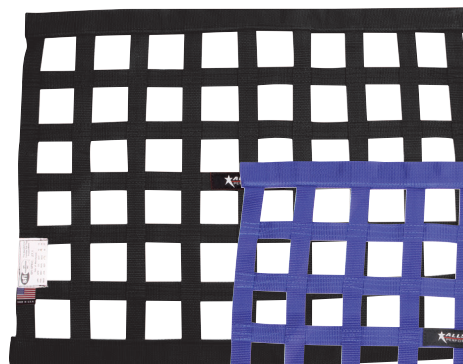

Part No. ALL10248-10249
ALL10280-10287

Border Style Ribbon Window Nets

Durable polypropylene nets are available in a variety of sizes and offer additional safety to the driver. Webbing is double stitched with heavy nylon thread. Border style net has built-in sleeves in top and bottom of net to accept most round tube window net installation kits including ALL10217 and ALL10219. SFI certified nets meet SFI 27.1 specifications and are appropriately tagged.

Non-SFI

Part No.	Description
ALL10248	10"H x 18"W Black
ALL10249	14"H x 18"W Black
ALL10283	18" H x 18"W Black
ALL10284	18" H x 24"W Black

SFI Rated (27.1)

Part No.	Description
ALL10280	18"H x 18"W Black
ALL10285	18"H x 24"W Black
ALL10286	18"H x 24"W Blue
ALL10287	18"H x 24"W Red

ALL10285

REV080224

Allstar Performance 8300 Lane Dr., Watervliet, MI 49098
Phone: (269) 463-8000 Fax: (800) 772-2618 www.allstarperformance.com