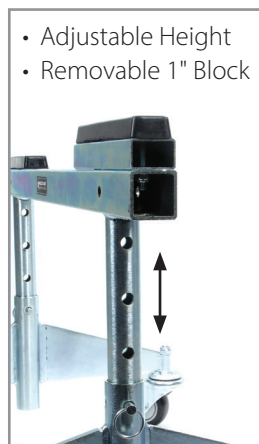

Part No. **ALL10625**
ALL10626

Chassis Dollies

Steel chassis dollies allow a car or chassis to be moved around the shop easily and safely. Each dolly measures 30" across the top with high-density rubber pads and a single wheel brake to help prevent rolling. Dollies adjust from 13" to 19" high with a removable 1" block on one side for use on sprint cars with a raised rail chassis. Stands also collapse flat for storage in shop or trailer. Dollies are rated up to 2000 lbs. per set and sold as a pair.

Part No.	Description
ALL10625.....	Standard Dollies
ALL10626.....	Black Dollies with Support Tabs*

- Adjustable Height
- Removable 1" Block

Allstar Performance 8300 Lane Dr., Watervliet, MI 49098
Phone: (269) 463-8000 Fax: (800) 772-2618 www.allstarperformance.com