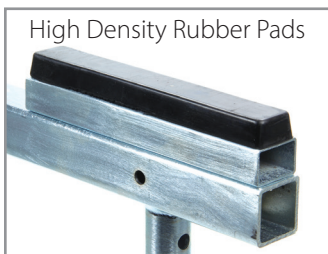

Part No. **ALL10625**
ALL10626

Chassis Dollies

Steel chassis dollies allow a car or chassis to be moved around the shop easily and safely. Each dolly measures 30" across the top with high-density rubber pads and a single wheel brake to help prevent rolling. Dollies adjust from 13" to 19" high with a removable 1" block on one side for use on sprint cars with a raised rail chassis. Stands also collapse flat for storage in shop or trailer. Dollies are rated up to 2000 lbs. per set and sold as a pair.

Part No.	Description
ALL10625.....	Standard Dollies
ALL10626.....	Black Dollies with Support Tabs*

- Adjustable Height
- Removable 1" Block

Allstar Performance 8300 Lane Dr., Watervliet, MI 49098
Phone: (269) 463-8000 Fax: (800) 772-2618 www.allstarperformance.com