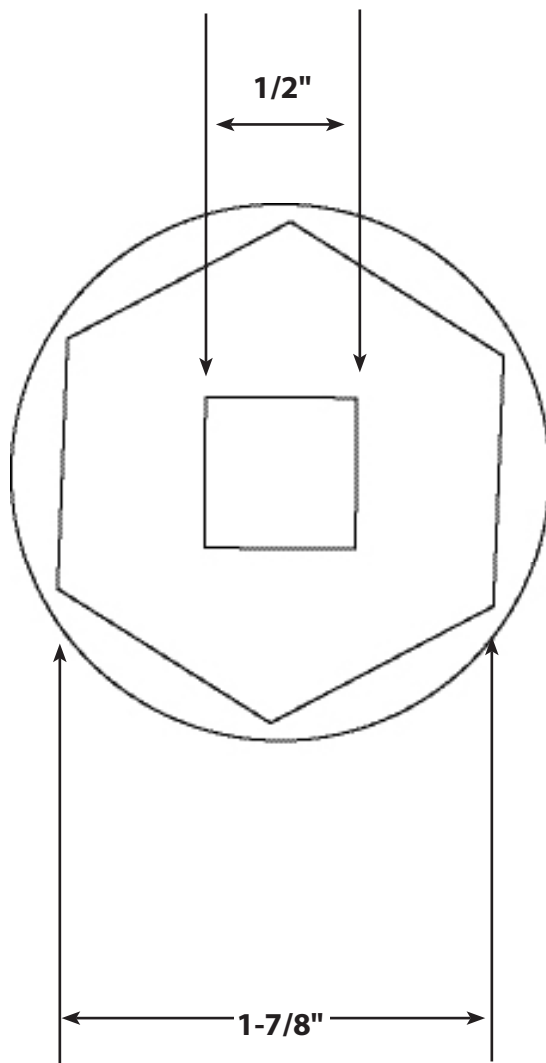

Part No. ALL11161

Quick Change Oil Plug Socket

ALL11161

Six-point socket fits on a 1/2" drive ratchet to remove or install 1-7/8" plug on quick change rear ends. Socket fits plug in Winters Ford 9" housings. Not recommended for high torque applications.