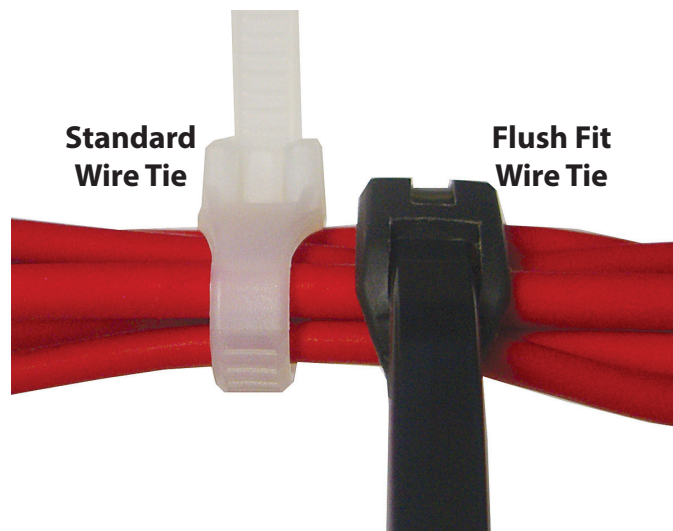

Part No. ALL14395
ALL14396

Flush Fit Wire Ties

Flush fit design ties have the excess portion of the tie exit in the same direction as the original tie, helping to eliminate the protruding sharp portion remaining as found in standard ties. Package of 100.

Part No.	Description
ALL14395.....	8" Long
ALL14396.....	11" Long

REV083117

Allstar Performance 8300 Lane Dr., Watervliet, MI 49098
Phone: (269) 463-8000 Fax: (800) 772-2618 www.allstarperformance.com