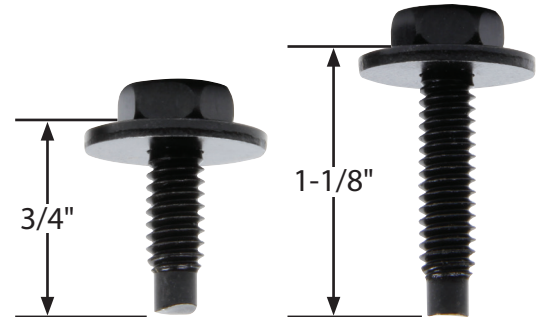

## Body Bolts

These bolts are the same bolts found in our body bolt kits but without nuts. Bolts have 1/4"-20 threads and a built-in captured washer. Bolts are commonly used to fasten body panels and side skirts for easy removal, used anywhere a bolt with a captured washer is needed.

Underhead Length	Color	10-Pack Part No.	50-Pack Part No.
3/4"	Black	ALL16550	ALL16550-50
	Silver	ALL16552	ALL16552-50
1-1/8"	Black	ALL16553	ALL16553-50
	Gold	ALL16554	ALL16554-50
	Silver	ALL16555	ALL16555-50