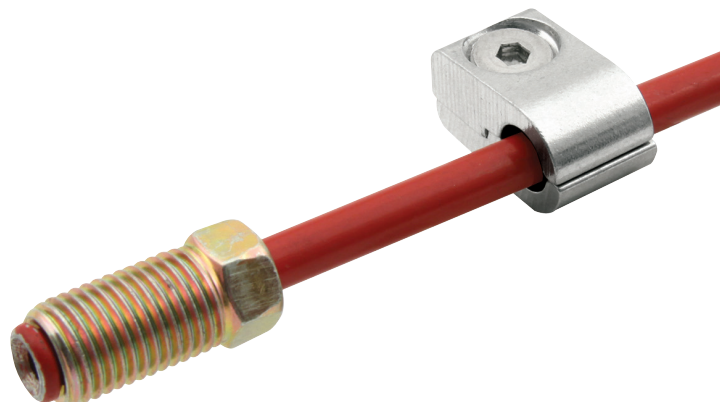

Part No. ALL18320-18323

Universal Line Clamps

Two-piece aluminum line clamps secure wiring or hard line providing a finished look. Clamps include stainless steel fasteners and lock nuts or may be installed in pre-threaded holes for hard to reach areas. Package of 4.

Part No.	Size
ALL18320	3/16" w/ #8-32 Hardware
ALL18321	1/4" w/ #8-32 Hardware
ALL18322	5/16" w/ #10-32 Hardware
ALL18323	3/8" w/ #10-32 Hardware

Clamp Shown Holding Steel Brake Line

Allstar Performance 8300 Lane Dr., Watervliet, MI 49098
Phone: (269) 463-8000 Fax: (800) 772-2618 www.allstarperformance.com