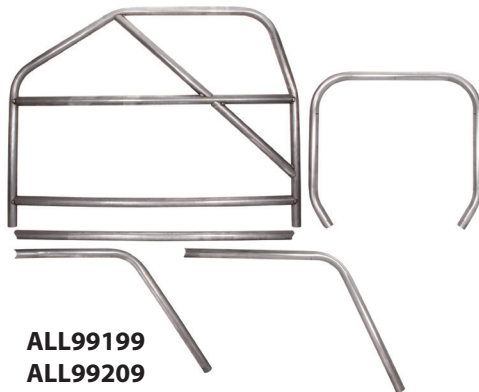

Part No. ALL22099  
ALL22109

## Offset Deluxe Roll Cage Kits

Ideal for use with template style or ABC bodies. Perimeter frame mount roll cage has the same features as other Allstar deluxe kits but includes an offset main hoop and a narrow halo for cars with an offset body or narrow roof.

Part No.	Description	"A"	"B"	"C"	"D"
ALL22099	Offset Kit 57" Wide Frame	57"	28"	41"	35"
ALL22109	Offset Kit 54" Wide Frame	54"	28"	41"	31"

ALL99199  
ALL99209

ALL99220