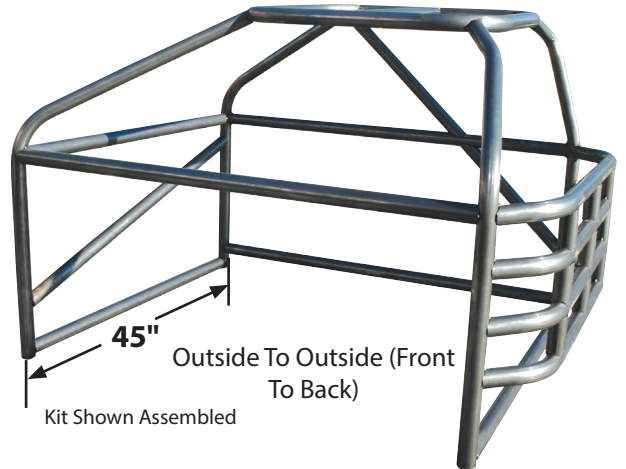

## Offset Deluxe Roll Cage Kits

Ideal for use with template style or ABC bodies. Perimeter frame mount roll cage has the same features as other Allstar deluxe kits but includes an offset main hoop and a narrow halo for cars with an offset body or narrow roof.