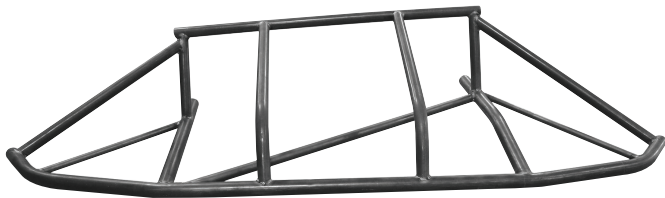

Part No. ALL22343
ALL22344

Dirt Late Model Chrome Moly Bumpers

Our Chrome Moly Dirt Late Model replacement bumpers are jig welded to meet OE manufacture specifications but these are not OE manufactured bumpers. Lightweight 1-1/2" x .049" wall chrome moly front bumpers offer added strength and about a 25-30% (5-6lbs) weight savings compared to similar mild steel bumpers.

Part No.	Description
ALL22343.....	Rocket 2022*†
ALL22344.....	Longhorn

- * Bumper has built-in rake for nose clearance.
- † Will also fit 2005-2017 standard Rockets.

ALL22343

ALL22344