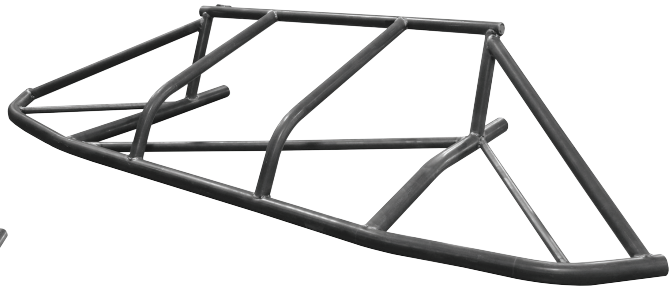

Part No. ALL22343
ALL22344

Dirt Late Model Chrome Moly Bumpers

Our Chrome Moly Dirt Late Model replacement bumpers are jig welded to meet OE manufacture specifications but these are not OE manufactured bumpers. Lightweight 1-1/2" x .049" wall chrome moly front bumpers offer added strength and about a 25-30% (5-6lbs) weight savings compared to similar mild steel bumpers.

Part No.	Description
ALL22343.....	Rocket 2022*†
ALL22344.....	Longhorn

- * Bumper has built-in rake for nose clearance.
- † Will also fit 2005-2017 standard Rockets.

ALL22343

ALL22344