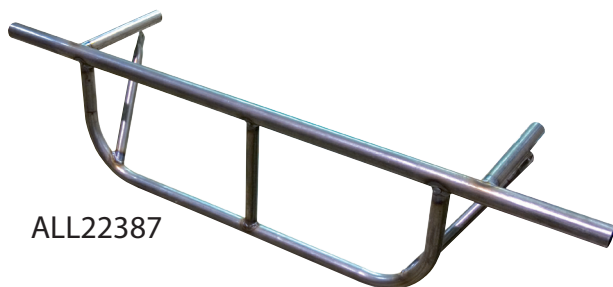

Part No. ALL22384-ALL22389

## Dirt Late Model Rear Bumpers

Our Dirt Late Model replacement rear bumpers are jig welded to meet OE manufacture specifications but these are not OE manufactured bumpers. Constructed of 1-1/4" x .065" wall mild steel tubing.

Part No.	Description
ALL22387	Mastersbilt
ALL22384	Mastersbilt, Gen X *
ALL22388	Rocket, 36" CTC
ALL22389	Rocket, 34" CTC
ALL22385	Rocket 2022
ALL22386	Longhorn

\*1-1/2" x .065" Main Tube

ALL22387

ALL22389