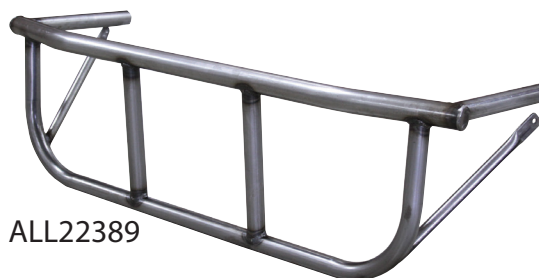

## Dirt Late Model Rear Bumpers

Our Dirt Late Model replacement rear bumpers are jig welded to meet OE manufacture specifications but these are not OE manufactured bumpers. Constructed of 1-1/4" x .065" wall mild steel tubing.

Part No.	Description
ALL22387	Mastersbilt
ALL22384	Mastersbilt, Gen X *
ALL22388	Rocket, 36" CTC
ALL22389	Rocket, 34" CTC
ALL22385	Rocket 2022
ALL22386	Longhorn

\*1-1/2" x .065" Main Tube

ALL22387

ALL22389