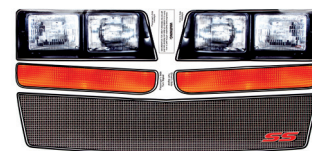

ALL23038

REV093022

Allstar Performance 8300 Lane Dr., Watervliet, MI 49098
Phone: (269) 463-8000 Fax: (800) 772-2618 www.allstarperformance.com