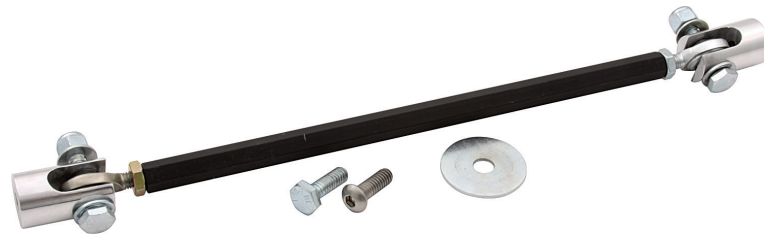

Part No. ALL23022
ALL23023

Spoiler Supports

Aluminum support has strong 1/4" steel rod ends with hardware. Center tube has left- and right- hand threaded ends for quick adjustments. 1/4"-20 mounting hardware included. Sold each.

Part No:	Description
ALL23022.....	7-1/2" to 8-3/4"
ALL23023.....	9-1/2" to 10-3/4"

Allstar Performance 8300 Lane Dr., Watervliet, MI 49098
Phone: (269) 463-8000 Fax: (800) 772-2618 www.allstarperformance.com