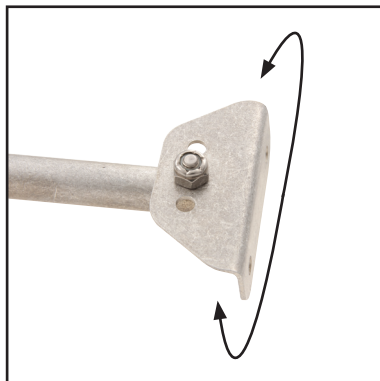

Part No. ALL23075

Flexible Body Brace

Flexible brace made from plastic extends up to 31" and may be cut to fit shorter applications. Commonly used to support lower quarter panel or nose sides. Aluminum brackets are adjustable to accommodate a variety of straight and angle applications.

Part No.	Description
ALL23075.....	Body Strap
ALL23075-4.....	Body Strap 4-Pack

REV021320