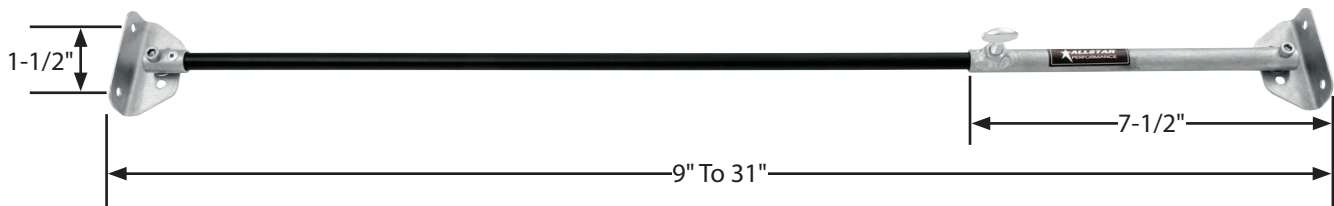

Part No. ALL23075

Flexible Body Brace

Flexible brace made from plastic extends up to 31" and may be cut to fit shorter applications. Commonly used to support lower quarter panel or nose sides. Aluminum brackets are adjustable to accommodate a variety of straight and angle applications.

Part No.	Description
ALL23075.....	Body Strap
ALL23075-4.....	Body Strap 4-Pack

REV021320