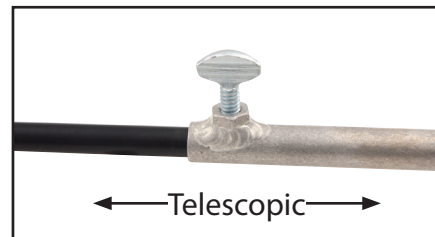

Part No. ALL23075

Flexible Body Brace

Flexible brace made from plastic extends up to 31" and may be cut to fit shorter applications. Commonly used to support lower quarter panel or nose sides. Aluminum brackets are adjustable to accommodate a variety of straight and angle applications.

Part No.	Description
ALL23075.....	Body Strap
ALL23075-4.....	Body Strap 4-Pack

REV021320