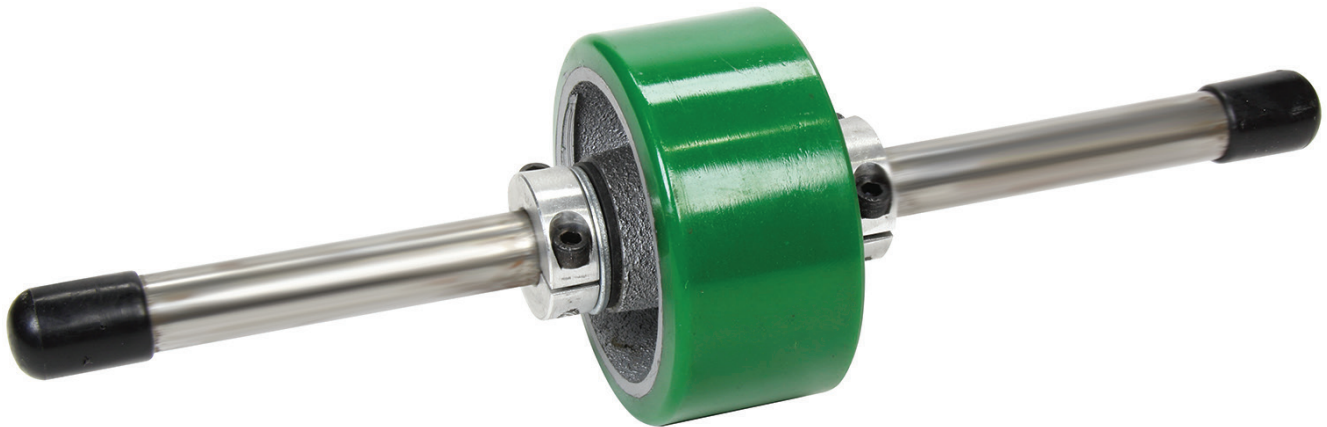

Part No. ALL23102

Body Roller

This handy 'highside' body roller will allow you straighten body and deck panels while still on your car! Must have item for at track repairs.

Allstar Performance 8300 Lane Dr., Watervliet, MI 49098
Phone: (269) 463-8000 Fax: (800) 772-2618 www.allstarperformance.com