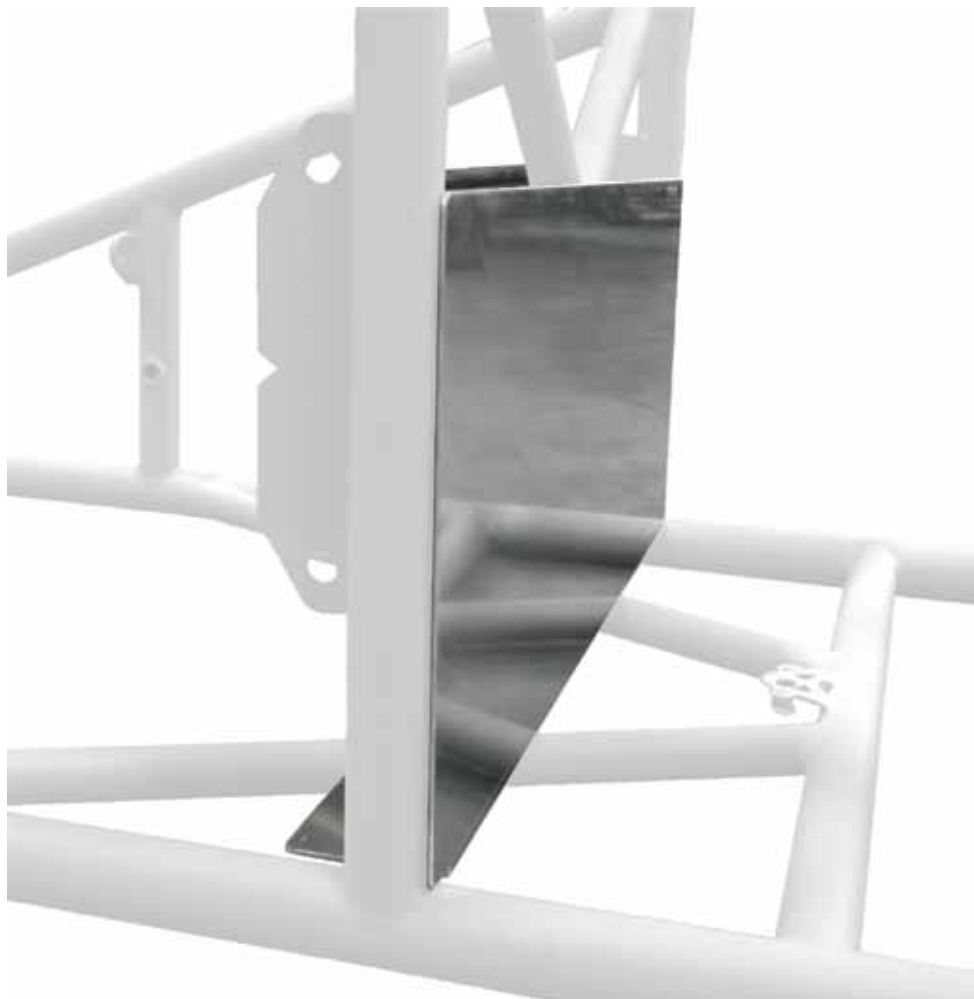

Part No. ALL23226

Flat Front Air Box

Box fits most sprint cars with 1" raised rail and is fabricated from .080" aluminum. Box measures 9-3/4" left side to 10-3/4" right side, with a total weight of 2.127lbs.