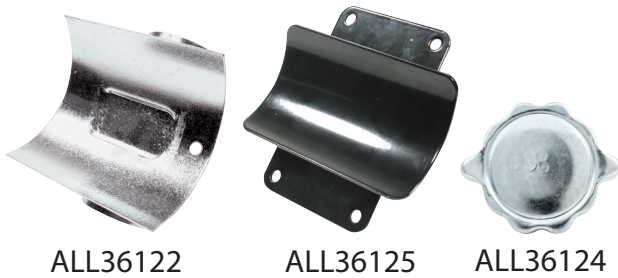

Part No. ALL36120  
 ALL36132  
 ALL36121  
 ALL36124

## Power Steering Tank With Bracket

Aluminum tank is 8-1/2" tall overall by 3-1/2" in diameter with a -6AN return fitting on the side and a -10AN fitting on the bottom. A baffle in the return fitting prevents foaming and cavitation. A steel bracket for mounting tank is included.

**Part No. Description**  
 ALL36120..... Tank With 1-3/4" Round Tubing Bracket  
 ALL36132..... Tank With 2-1/4" x 3-1/2" Flat Mount Bracket

ALL36120

ALL36122

ALL36125

ALL36124

**Part No. Description**  
 ALL36121..... Tank and Cap Only  
 ALL36124..... Replacement Cap  
 ALL36122..... Round Tube Mounting Bracket  
 ALL36125..... Flat Mounting Bracket