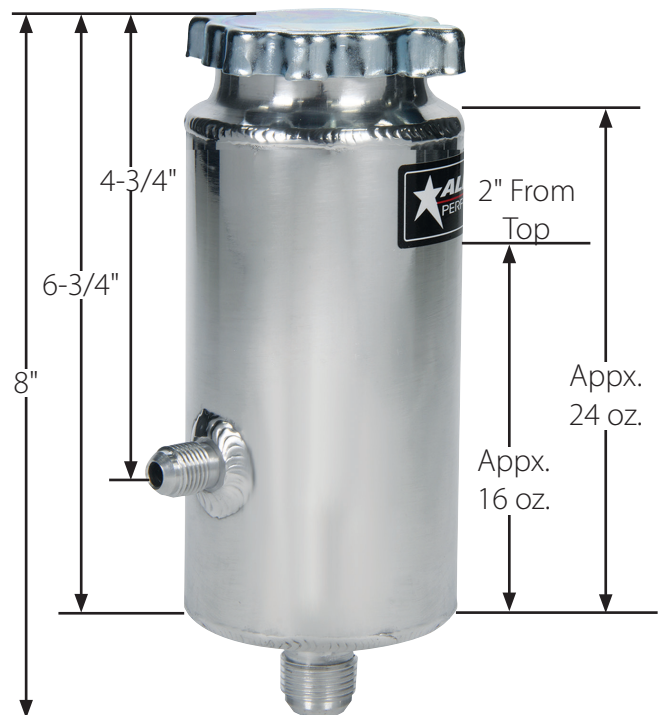

Part No. ALL36130

## Economy Power Steering Tank With Bracket

Aluminum tank has no internal baffles and is 8" tall overall by 3" in diameter with a -6AN return fitting on the side and a -10AN fitting on the bottom. A mounting bracket for 1-3/4" round tubing is included.

ALL36126

Part No.	Description
ALL36126.....	Tank And Cap Only
ALL36124.....	Replacement Cap
ALL36122.....	Round Tube Mounting Bracket

REV100219

**Allstar Performance 8300 Lane Dr., Watervliet, MI 49098**  
**Phone: (269) 463-8000 Fax: (800) 772-2618 [www.allstarperformance.com](http://www.allstarperformance.com)**