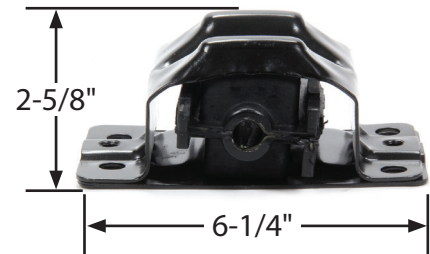

Part No. ALL38114

GM Engine Mount

Replacement stock mount for most GM engines. Mount bolts to chassis.

Fits:

- 1970–88 Monte Carlo
- 1970–87 El Camino
- 1971–92 Camaro
- 1977–87 Regal
- 1970–73 Chevelle
- 1973–87 Cutlass
- 1974–83 Malibu
- 1970–79 Nova
- 1970–85 Impala