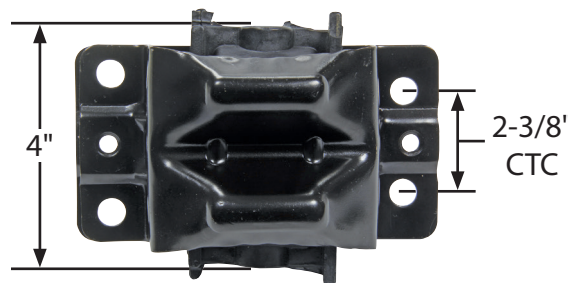

Part No. ALL38114

GM Engine Mount

Replacement stock mount for most GM engines. Mount bolts to chassis.

Fits:

- 1970–88 Monte Carlo
- 1970–87 El Camino
- 1971–92 Camaro
- 1977–87 Regal
- 1970–73 Chevelle
- 1973–87 Cutlass
- 1974–83 Malibu
- 1970–79 Nova
- 1970–85 Impala