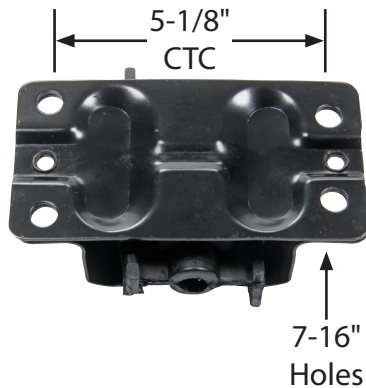

Part No. ALL38114

GM Engine Mount

Replacement stock mount for most GM engines. Mount bolts to chassis.

Fits:

- 1970–88 Monte Carlo
- 1970–87 El Camino
- 1971–92 Camaro
- 1977–87 Regal
- 1970–73 Chevelle
- 1973–87 Cutlass
- 1974–83 Malibu
- 1970–79 Nova
- 1970–85 Impala