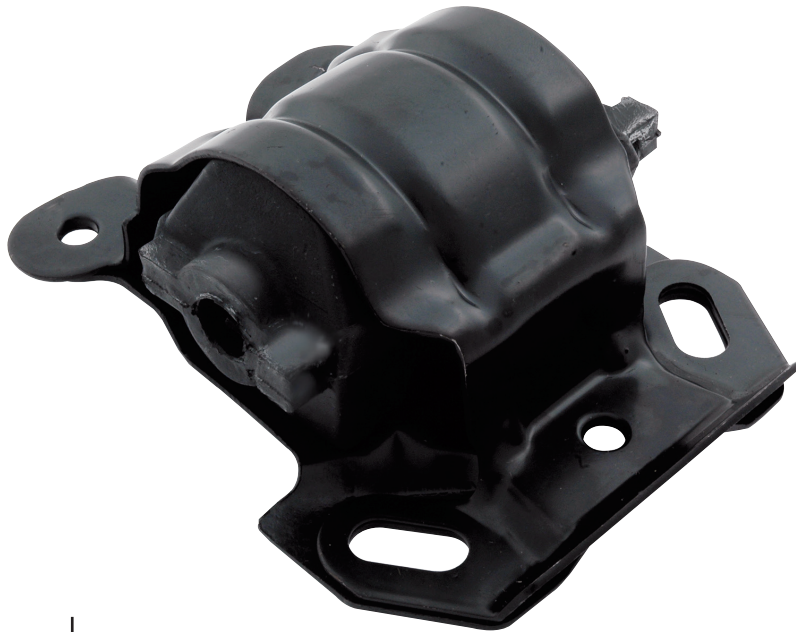

Part No. ALL38115

GM Engine Mount

Replacement stock mount for most GM V-6 engines. Mount bolts to chassis. Designed to work with metal shell type mount bolts to engine.

REV042624

Allstar Performance 8300 Lane Dr., Watervliet, MI 49098
Phone: (269) 463-8000 Fax: (800) 772-2618 www.allstarperformance.com