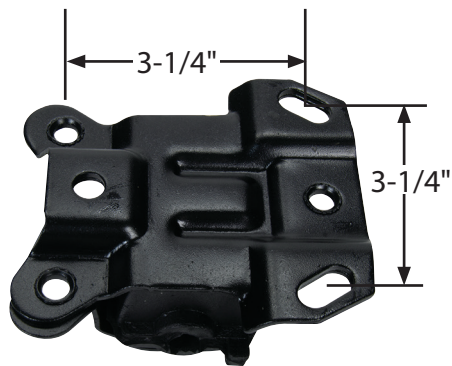

Part No. ALL38115

GM Engine Mount

Replacement stock mount for most GM V-6 engines. Mount bolts to chassis. Designed to work with metal shell type mount bolts to engine.

REV042624

Allstar Performance 8300 Lane Dr., Watervliet, MI 49098
Phone: (269) 463-8000 Fax: (800) 772-2618 www.allstarperformance.com