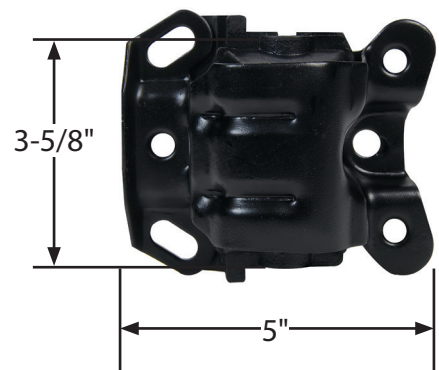

Part No. ALL38115

GM Engine Mount

Replacement stock mount for most GM V-6 engines. Mount bolts to chassis. Designed to work with metal shell type mount bolts to engine.

REV042624

Allstar Performance 8300 Lane Dr., Watervliet, MI 49098
Phone: (269) 463-8000 Fax: (800) 772-2618 www.allstarperformance.com